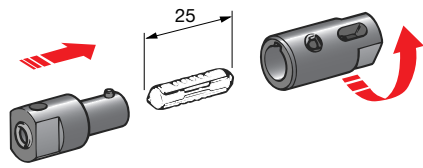

GLASS & CONTINENTAL FUSE HOLDER

1

2

3

IMG	DESCRIPTION	COLOUR	CABLE	P/N BOX	M.O.Q.	P/N BULK	M.O.Q.
1	FUSEHOLDER WITH BLACK CONTINENTAL FUSE 8A	■ Black	0.25÷2	0100300	25	0300300	1000
	FUSEHOLDER WITH GREEN CONTINENTAL FUSE 16A	■ Black				0350002	1000
2	FUSEHOLDER WITH GLASS FUSE 2A - 5X20 mm	■ Black	0.25÷2	0100306	25	0300306	1000
3	FUSEHOLDER WITH BLACK CONTINENTAL FUSE 8A	□ White	Male connection 6.3 mm	0100304	25		