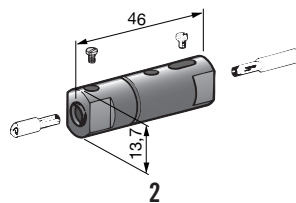

GLASS & CONTINENTAL FUSE HOLDER

IMG	DESCRIPTION	COLOUR	CABLE	P/N BOX	M.O.Q.	P/N BULK	M.O.Q.
1	FUSEHOLDER WITH BLACK CONTINENTAL FUSE 8A	■ Black	0.25÷2	0100300	25	0300300	1000
	FUSEHOLDER WITH GREEN CONTINENTAL FUSE 16A	■ Black				0350002	1000
2	FUSEHOLDER WITH GLASS FUSE 2A - 5X20 mm	■ Black	0.25÷2	0100306	25	0300306	1000
3	FUSEHOLDER WITH BLACK CONTINENTAL FUSE 8A	□ White	Male connection 6.3 mm	0100304	25		

2