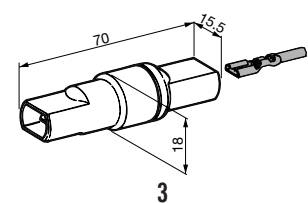

GLASS & CONTINENTAL FUSE HOLDER

IMG	DESCRIPTION	COLOUR	CABLE	P/N BOX	M.O.Q.	P/N BULK	M.O.Q.
1	FUSEHOLDER WITH BLACK CONTINENTAL FUSE 8A	■ Black	0.25÷2	0100300	25	0300300	1000
	FUSEHOLDER WITH GREEN CONTINENTAL FUSE 16A	■ Black				0350002	1000
2	FUSEHOLDER WITH GLASS FUSE 2A - 5X20 mm	■ Black	0.25÷2	0100306	25	0300306	1000
3	FUSEHOLDER WITH BLACK CONTINENTAL FUSE 8A	□ White	Male connection 6.3 mm	0100304	25		

3