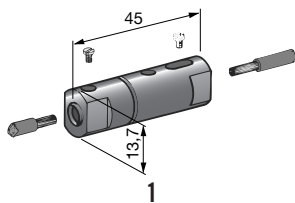

GLASS & CONTINENTAL FUSE HOLDER

1

2

3

IMG	DESCRIPTION	COLOUR	CABLE	P/N BOX	M.O.Q.	P/N BULK	M.O.Q.
1	FUSEHOLDER WITH BLACK CONTINENTAL FUSE 8A	■ Black	0.25÷2	0100300	25	0300300	1000
	FUSEHOLDER WITH GREEN CONTINENTAL FUSE 16A	■ Black				0350002	1000
2	FUSEHOLDER WITH GLASS FUSE 2A - 5X20 mm	■ Black	0.25÷2	0100306	25	0300306	1000
3	FUSEHOLDER WITH BLACK CONTINENTAL FUSE 8A	□ White	Male connection 6.3 mm	0100304	25		