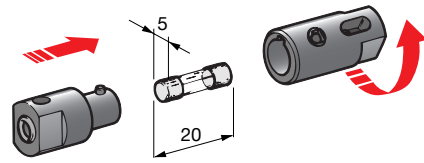

GLASS & CONTINENTAL FUSE HOLDER

1

2

3

IMG	DESCRIPTION	COLOUR	CABLE	P/N BOX	M.O.Q.	P/N BULK	M.O.Q.
1	FUSEHOLDER WITH BLACK CONTINENTAL FUSE 8A	■ Black	0.25÷2	0100300	25	0300300	1000
	FUSEHOLDER WITH GREEN CONTINENTAL FUSE 16A	■ Black				0350002	1000
2	FUSEHOLDER WITH GLASS FUSE 2A - 5X20 mm	■ Black	0.25÷2	0100306	25	0300306	1000
3	FUSEHOLDER WITH BLACK CONTINENTAL FUSE 8A	□ White	Male connection 6.3 mm	0100304	25		