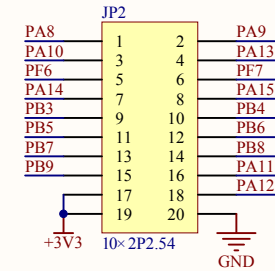

LED

KEY

Extension Pin

Company Name: GigaDevice

File Name: Extension

Revision: 1.0

Data: 2013-9-13

Author: XuFei