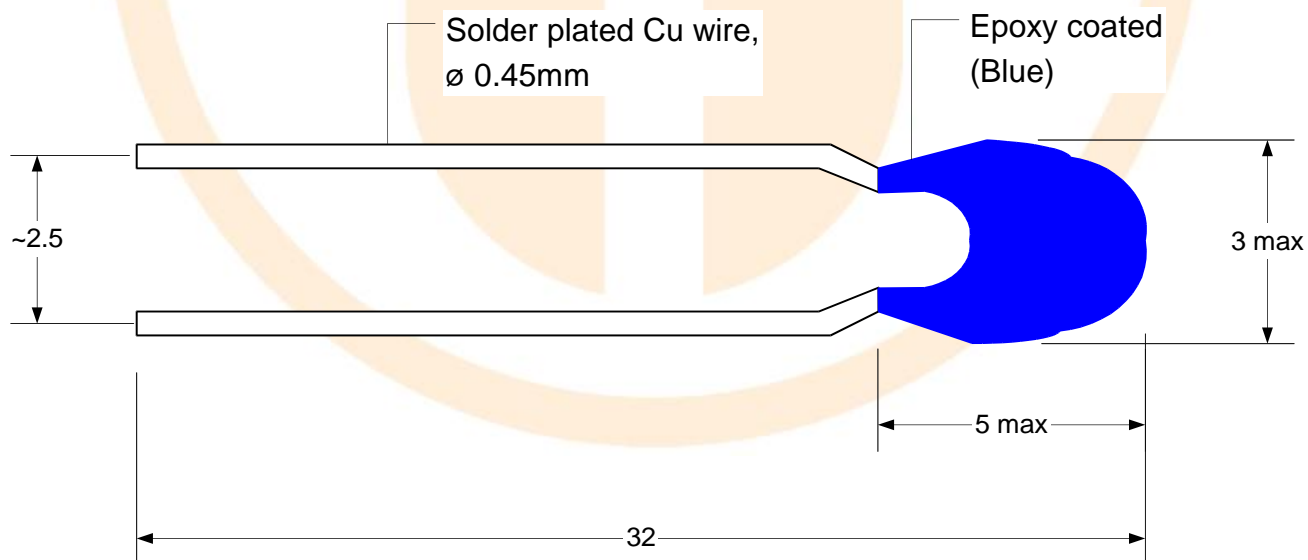

## Specification of NTC Thermistor

PART NUMBER: **TT7-10KC3-11**

No. of pages: 5

Date: **04.03.2019**

Revision: **00**

### DRAWING:

UNITS: [mm]