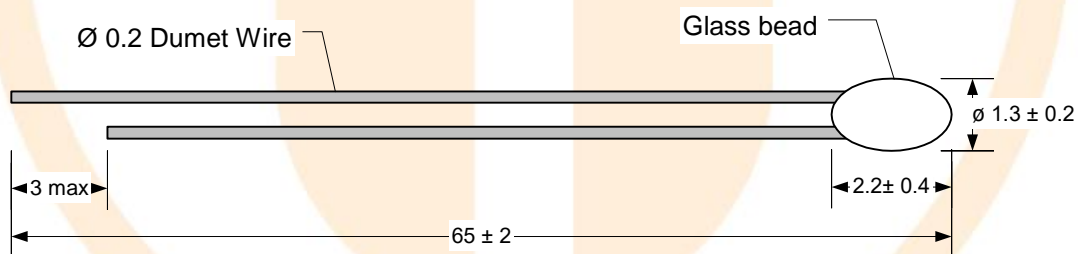

Specification of Glass Thermistor

PART NUMBER: **TT2-50KC3-9**

No. of pages: 7

Date: 19.02.2019

Revision: 00

FEATURES:

Element	Glass NTC Thermistor
No-load resistance at 25°C	50 000 Ω
Tolerance at 25°C	± 2.5%
Beta(25/85) Constant	3990K ± 1%
Operating temperature range	-40°C ÷ 200°C

DRAWING:

UNITS: [mm]