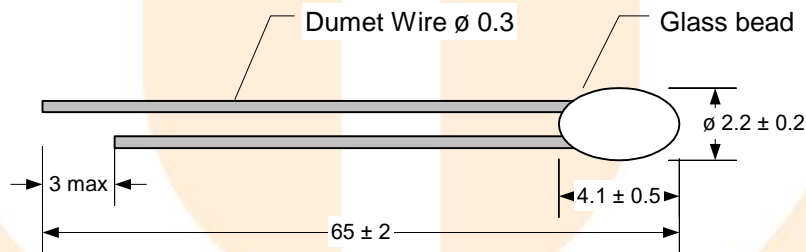

Specification of Glass Thermistor

PART NUMBER: **TT2-10KC8-13**

No. of pages: 9

Date: 19.02.2019

Revision: 00

FEATURES:

Element	Glass NTC Thermistor
No-load resistance at 25°C	10 000 Ω
Tolerance at 25°C	± 1%
Beta(25/100) Constant	3 492K ± 1.5%
Operating temperature range	-40°C ÷ 300°C

DRAWING:

UNITS: [mm]