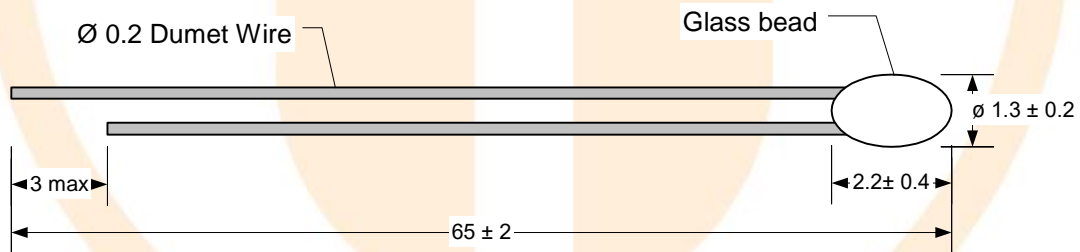

Specification of Glass Thermistor

PART NUMBER: **TT2-100KC3H-7**

No. of pages: 9

Date: **19.02.2019**

Revision: **00**

FEATURES:

Element	Glass NTC Thermistor
No-load resistance at 25°C	100 000 Ω
Tolerance at 25°C	± 1%
Beta(25/85) Constant	4066K ± 2%
Operating temperature range	-40°C ÷ 300°C

DRAWING:

UNITS: [mm]