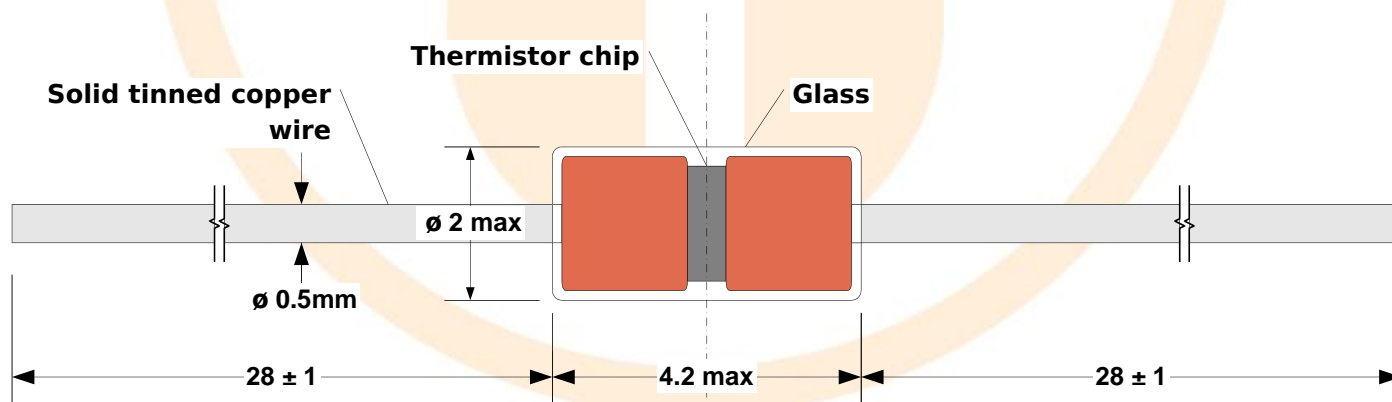

Specification of DO-35 NTC Thermistor

PART NUMBER: **TT-DO-10KC3-14**

No. of pages: 9

Date: **20.02.2019**

Revision: **00**

FEATURES:

Element	DO-35 NTC Thermistor
No-load resistance at 25°C	10 000 Ω
Tolerance from 0°C to 70°C	± 0.2°C
Beta(25/85) Constant	3 977K ±1%
Operating temperature range	-40°C ÷ 250°C

DRAWING:

UNITS: [mm]