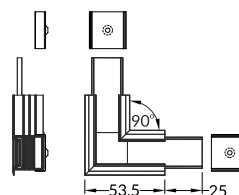

connector 90 deg
łącznik 90 st

- white biały E4900001s
- anodized anodowany E4900020s
- black czarny E4900021s

LINEA-IN20 connector 90 deg bent
colours: white, anodized, black
material: aluminium, polycarbonate

łącznik LINEA-IN20 90 st gięty
kolory: biały, anodowany, czarny
materiał: aluminium, poliwęglan