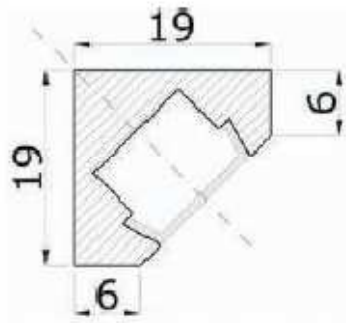

OF-PROF45MDF

LENGTH 1m Material : MDF

Related product : OF-PROF45-CON (plug)