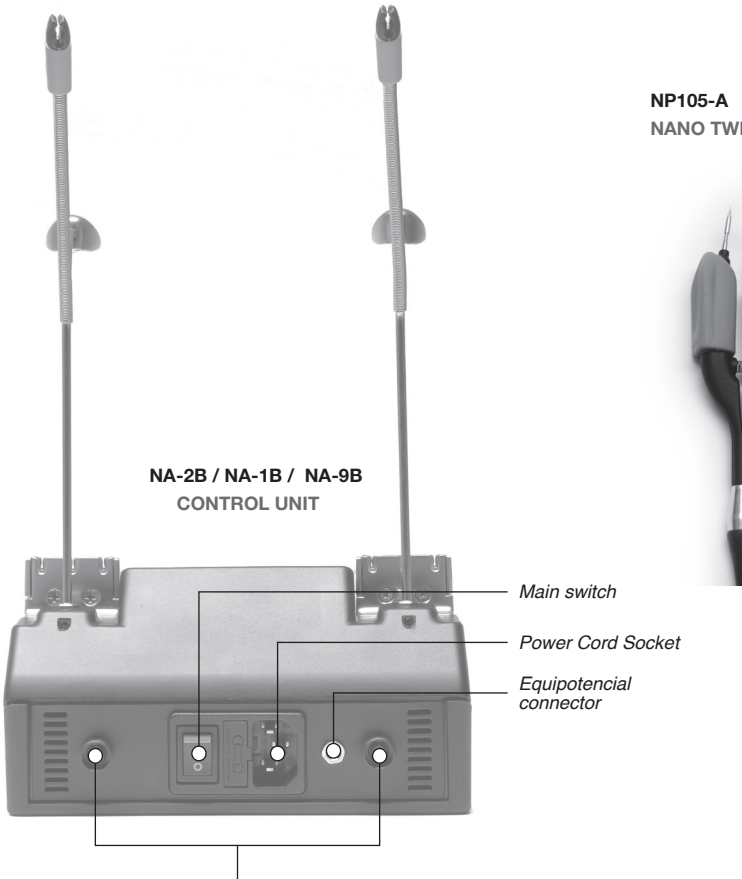

JBC

www.jbctools.com

NP105

NANO TWEEZERS

NP105 / NANO TWEEZERS

NP105-A
NANO TWEEZERS

N1738
SLEEVES

MANUAL

INSTALLATION

NP105-A
NANO TWEEZERS

NA-2B / NA-1B / NA-9B
CONTROL UNIT

Main switch

Power Cord Socket

*Equipotential
connector*

FAST CARTRIDGE CHANGE

TIP ALIGNMENT

C105 CARTRIDGE RANGE

All the cartridges shown are actual size. All dimensions are in millimeters (mm).

Contact JBC if other shapes are needed.

This product should not be
thrown in the garbage.

JBC

WARRANTY