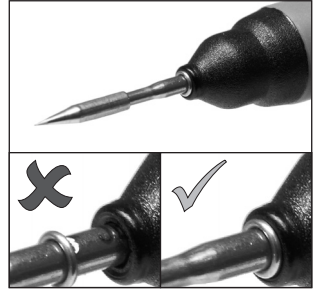

INSTALLATION

NP105-A
NANO TWEEZERS

NA-2B / NA-1B / NA-9B
CONTROL UNIT

Main switch

Power Cord Socket

*Equipotential
connector*

FAST CARTRIDGE CHANGE

TIP ALIGNMENT

C105 CARTRIDGE RANGE

All the cartridges shown are actual size. All dimensions are in millimeters (mm).

Contact JBC if other shapes are needed.

This product should not be
thrown in the garbage.

JBC

WARRANTY