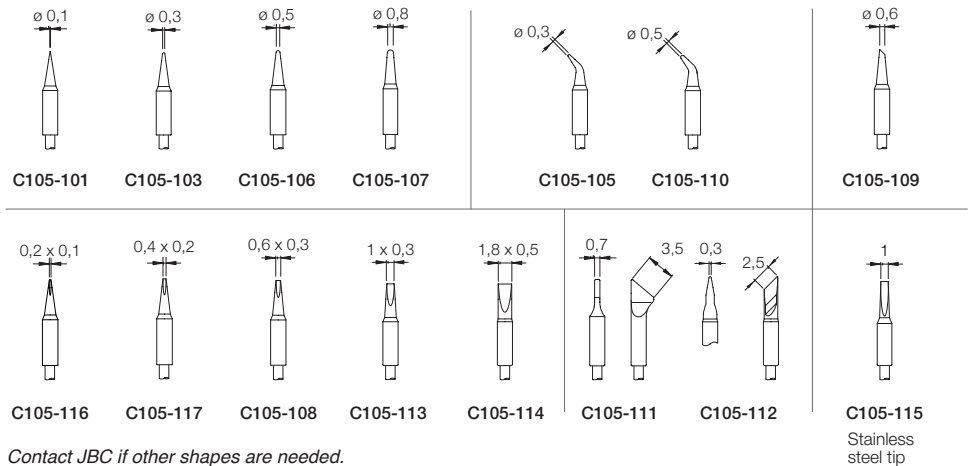

INSTALLATION

NP105-A
NANO TWEEZERS

NA-2B / NA-1B / NA-9B
CONTROL UNIT

Main switch

Power Cord Socket

*Equipotential
connector*

FAST CARTRIDGE CHANGE

TIP ALIGNMENT

C105 CARTRIDGE RANGE

All the cartridges shown are actual size. All dimensions are in millimeters (mm).

Contact JBC if other shapes are needed.

This product should not be
thrown in the garbage.

JBC

WARRANTY