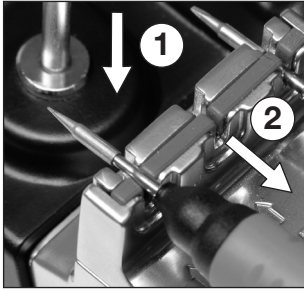

INSTALLATION

NP105-A
NANO TWEEZERS

NA-2B / NA-1B / NA-9B
CONTROL UNIT

Main switch

Power Cord Socket

*Equipotential
connector*

FAST CARTRIDGE CHANGE

TIP ALIGNMENT

C105 CARTRIDGE RANGE

All the cartridges shown are actual size. All dimensions are in millimeters (mm).

Contact JBC if other shapes are needed.

This product should not be
thrown in the garbage.

JBC

WARRANTY