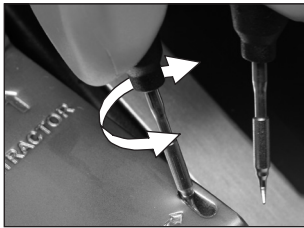

INSTALLATION

NP105-A
NANO TWEEZERS

NA-2B / NA-1B / NA-9B
CONTROL UNIT

Main switch

Power Cord Socket

*Equipotential
connector*

FAST CARTRIDGE CHANGE

TIP ALIGNMENT

C105 CARTRIDGE RANGE

All the cartridges shown are actual size. All dimensions are in millimeters (mm).

Contact JBC if other shapes are needed.

This product should not be
thrown in the garbage.

JBC

WARRANTY