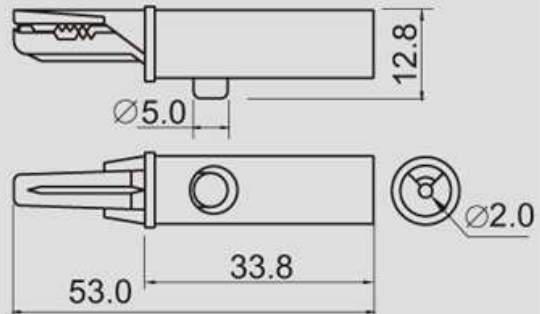

R8-1B

Red. Black.
(Blue. Yellow. Green)

DC500V 100M

AC 1500V 1 minute

3A

-20°C~+80°C

FEATURES:

- Material:
Handle: ABS.
Clip: nickel plated brass.
- Alligator clip with $\varnothing 2\text{mm}$ socket.