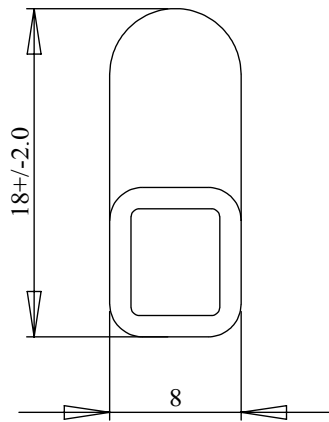

Dimensions

Material : PVC
 Black : 302-0100
 Red : 302-0500

Tel No. +44(0)1724 273200 Website www.dem-uk.com

PROPRIETARY AND CONFIDENTIAL
 THE INFORMATION CONTAINED IN THIS DRAWING IS THE SOLE PROPERTY OF
ALPHA 3 MANUFACTURING.
 ANY REPRODUCTION IN PART OR AS A WHOLE WITHOUT THE WRITTEN PERMISSION OF
ALPHA 3 MANUFACTURING IS PROHIBITED.

DEM Manufacturing, Deltron Emcon House
 Hargreaves Way, Sawcliffe Ind. Park,
 Scunthorpe, North Lincolnshire, DN15 8RF, UK

FINISH STANDARD CROCODILE COVER

DEBURR AND BREAK SHARP EDGES

DRAWN BY SPB

APPROVED BY WC

TITLE GENERAL SPECIFICATION

IF IN DOUBT ASK DO NOT SCALE DRAWING

THIRD ANGLE PROJECTION

SHEET 1 OF 1

302 SERIES COVER

MATERIAL SEE NOTE

SCALE 1:1

A4