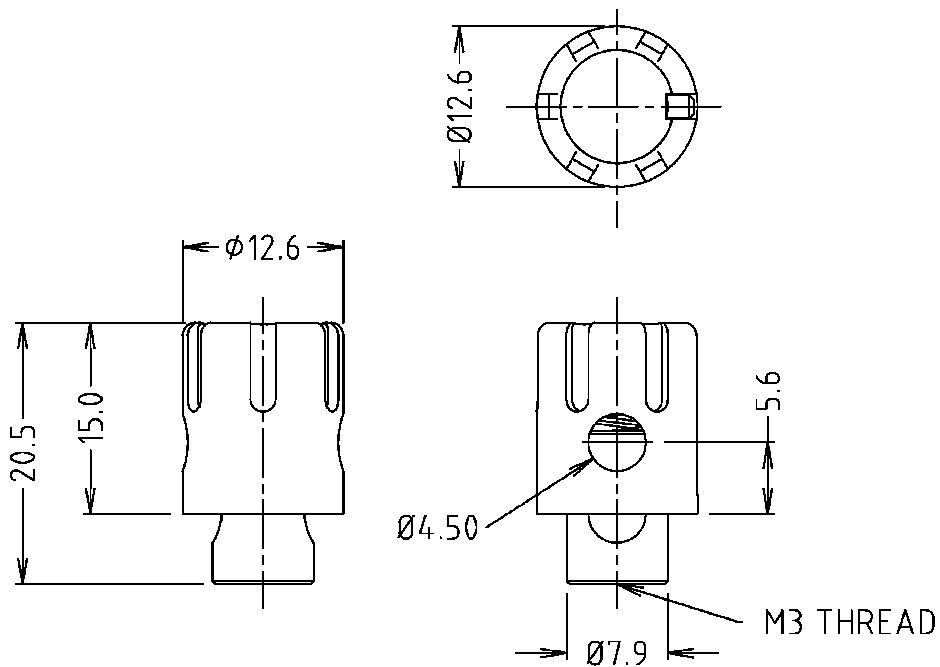

CLIFF

SPT01 SPRING TERMINAL

FCR681580

FCR681581

For further information, contact: sales@cliffuk.co.uk

Cliff Electronic Components Limited,
76 Holmethorpe Avenue, Holmethorpe Ind. Estate,
Redhill, Surrey RH1 2PF U.K.
Tel: +44 (0)1737 771375 Fax: +44 (0)1737 766012