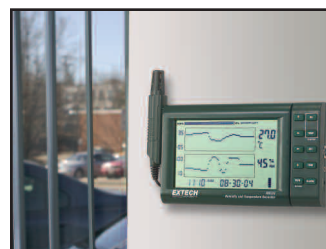

Humidity+Temperature Chart Recorder

Best value paperless chart recorder in the market that's easy to set up and operate

Features:

- Simultaneous numerical and graphical display of Humidity and Temperature readings, plus Time and Date
- Measures Humidity (10 to 95%RH) and Temperature (-20.0°F to 140.0°F) plus calculates Dew Point
- Large dual graphical LCD displays with adjustable vertical and horizontal TAC resolution
- Internal memory records up to 49,000 data points and can be transferred to a PC via RS-232 serial port for further data analysis
- LCD indicates percentage of memory remaining
- Replaceable probe does not require recalibration
- Detachable probe extends up to 1 meter for measurements in closed environments
- Audible and visual alarm with Hi/Low setpoints
- Download, analyze, and store data using Windows® 95/98/2000/NT/ME/XP Compatible Software (included)
- Output socket used with optional external alarm module
- Scroll the cursor to display selected data recorded
- Desk or wall mount
- Complete with built-in stand, detachable probe with 3ft (1m) cable, RS232 cable, software, 110VAC adaptor and 3 AA batteries

Applications

- Monitor and record Laboratory or clean Room temperature and humidity history
- Record process conditions
- Generate warning when conditions are outside required limits
- Monitor controlled environment areas such as freezers, storage areas and other critical areas
- Store humidity and temperature historical data for report generation

Software included

Wall mounted for storage and easy viewing of Temperature and Humidity trends with date/time stamp

Desk mount configuration with easy to program swivel arm control panel plus probe with remote cable for reaching into ducts and humidity chambers