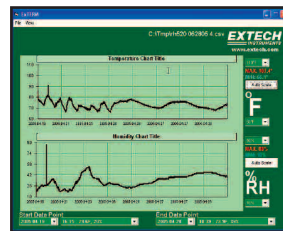

Humidity+Temperature Chart Recorder

Best value paperless chart recorder in the market that's easy to set up and operate

Features:

- Simultaneous numerical and graphical display of Humidity and Temperature readings, plus Time and Date
- Measures Humidity (10 to 95%RH) and Temperature (-20.0°F to 140.0°F) plus calculates Dew Point
- Large dual graphical LCD displays with adjustable vertical and horizontal TAC resolution
- Internal memory records up to 49,000 data points and can be transferred to a PC via RS-232 serial port for further data analysis
- LCD indicates percentage of memory remaining
- Replaceable probe does not require recalibration
- Detachable probe extends up to 1 meter for measurements in closed environments
- Audible and visual alarm with Hi/Low setpoints
- Download, analyze, and store data using Windows® 95/98/2000/NT/ME/XP Compatible Software (included)
- Output socket used with optional external alarm module
- Scroll the cursor to display selected data recorded
- Desk or wall mount
- Complete with built-in stand, detachable probe with 3ft (1m) cable, RS232 cable, software, 110VAC adaptor and 3 AA batteries

Applications

- Monitor and record Laboratory or clean Room temperature and humidity history
- Record process conditions
- Generate warning when conditions are outside required limits
- Monitor controlled environment areas such as freezers, storage areas and other critical areas
- Store humidity and temperature historical data for report generation

Specifications	
Relative Humidity Range:	10.0 to 95.0%
Temperature Range:	-20.0 to 140.0°F (-28.0 to 60.0°C)
Accuracy:	±3% Relative Humidity; ±1.8°F/±1°C
Dimensions:	5 x 7.7 x 0.9" (129x195x22mm)
Weight:	12.6oz (357g)