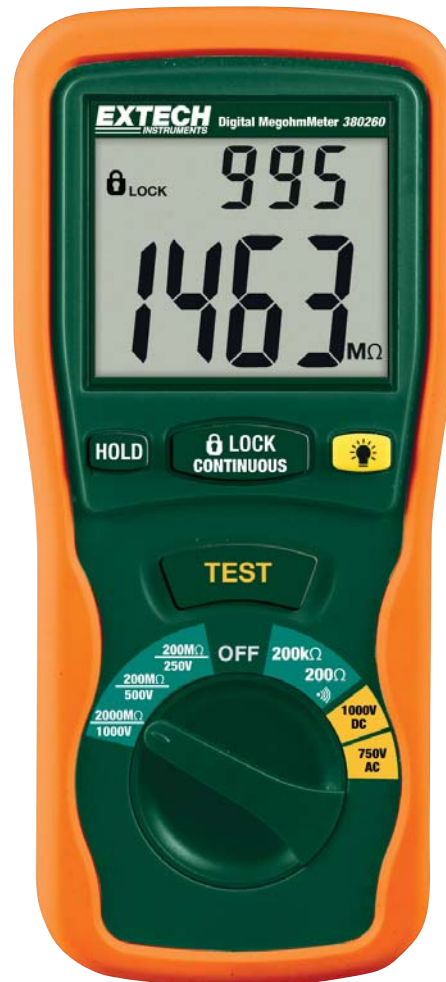

Handheld Megohmmeter

✓ **1000V digital tester**
With large dual backlit display

Features:

- ✓ Double molded housing for added durability
- ✓ Dual display of Insulation Resistance and Test Voltage
- ✓ Backlit super large display
 - 250V, 500V, and 1000V test voltages
 - Insulation Resistance to 2000M Ω
 - Auto power off
 - Lo Ω function for testing connections
 - Lock Power On Function for hands-free operation
 - Data Hold to freeze displayed reading
- Complete with heavy duty test leads, alligator clip, hanging strap, protective carrying case, and 6 x AA batteries

Measures the insulation resistance of motors

Specifications	
Insulation Resistance	200M Ω , 2000M Ω
Max Resolution	0.1M Ω
Basic Accuracy	$\pm 3\%$
Insulation Test Voltages	250V, 500V, 1000V
AC Voltage Test	Yes
Low Resistance Test	Yes
Power source	6 x AA batteries
Dimensions	7.8 x 3.6 x 1.9" (200 x 92 x 50mm)
Weight	24.6oz (700g)