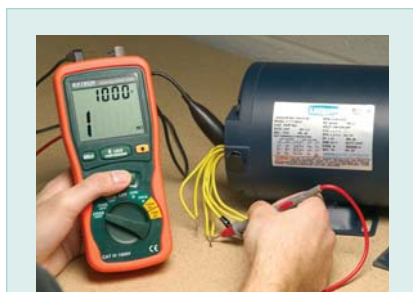

Handheld Megohmmeter

✓ **1000V digital tester**
With large dual backlit display

Features:

- ✓ Double molded housing for added durability
- ✓ Dual display of Insulation Resistance and Test Voltage
- ✓ Backlit super large display
 - 250V, 500V, and 1000V test voltages
 - Insulation Resistance to 2000M Ω
 - Auto power off
 - Lo Ω function for testing connections
 - Lock Power On Function for hands-free operation
 - Data Hold to freeze displayed reading
- Complete with heavy duty test leads, alligator clip, hanging strap, protective carrying case, and 6 x AA batteries

Measures the insulation resistance of motors

Specifications	
Insulation Resistance	200M Ω , 2000M Ω
Max Resolution	0.1M Ω
Basic Accuracy	$\pm 3\%$
Insulation Test Voltages	250V, 500V, 1000V
AC Voltage Test	Yes
Low Resistance Test	Yes
Power source	6 x AA batteries
Dimensions	7.8 x 3.6 x 1.9" (200 x 92 x 50mm)
Weight	24.6oz (700g)