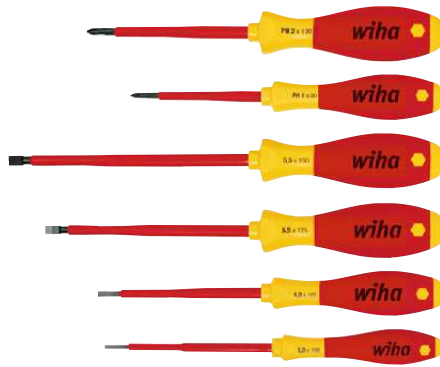

**SoftFinish® VDE insulated screwdriver set**

**Protects your health:** With patented SoftFinish® handle design for fatigue-free, manual operation. **Increases your efficiency:** Unique concept of screwdriver handle sizes for an optimum balance between torque and control. **Offers you full protection:** Every individual tool tested at 10,000 V AC.

**Set 7 pcs.** 320N K7

Order-No.	00834
Ⓢ	2.5 × 75 / 4.0 × 100 / 5.5 × 125 / 6.5 × 150
⊕	PH1 × 80 / PH2 × 100
	SoftFinish® 110–250 V AC voltage tester

**Set 5 pcs.** 322 K5

Order-No.	29466
⦿	5.5 × 125 / 7 × 125 / 8 × 125 / 10 × 125 / 13 × 125

**PicoFinish VDE insulated screwdriver set**

**Simplifies your work:** Comfortable operation thanks to slim handle shape and rotating cap. **Increases your efficiency:** Unique concept of screwdriver handle sizes for an optimum balance between precision and control. **Offers you full protection:** Every individual tool tested at 10,000 V AC.

**Wiha PicoFinish electric  
The VDE-GS tested precision screwdriver.**

- The smooth-running turn-cap enables fast turning
- Imprint with the screw symbol and size eases recognition