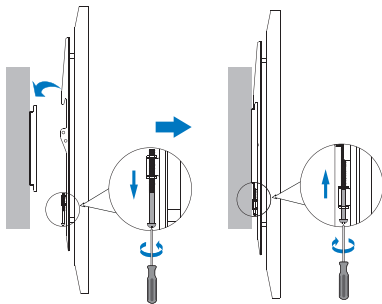

LogiLink®

Low Profile TV Wall Mount for 32"-55" TV

Art. No.: BP0036

Easy installation and compatible with VESA standard max. 400 x 400mm.

Features:

- » Super strong mounting brackets: Solid-reinforced Cold Steel, durable product with maximum capacity of 35kg
- » 20.5mm Profile from wall
- » Compatible with VESA 200x200mm, 400x200mm, 300x300mm, 400x400mm
- » Easy to install
- » Fit for 32-55 inch LED LCD plasma TV, PC Monitor screens

Install the wall plate to the Solid wall or Double Stud wall

Install the wall mount to back of the TV

Apply the TV with wall mount to the wall plate

BP0036

Made in China

* The specifications and pictures are subject to change without notice.
* All trade names referenced are the registered trademark of their respective owners.

Best Connectivity

LogiLink®

Low Profile TV Wall Mount for 32"-55" TV

Art. No.: BP0036

Specification:

Screen Size	32"-55"
Rated Load	35kg/77lbs
VESA	200x200, 400x200, 300x300, 400x400
Distance to the wall	20.5mm
Product Size	465 x 422 x 20.5mm