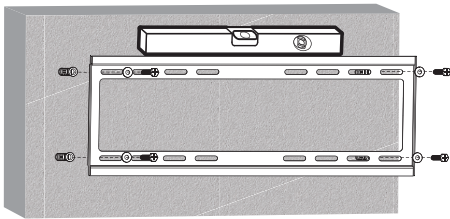

LogiLink®

Low Profile TV Wall Mount for 32"-55" TV

Art. No.: BP0036

Easy installation and compatible with VESA standard max. 400 x 400mm.

Features:

- » Super strong mounting brackets: Solid-reinforced Cold Steel, durable product with maximum capacity of 35kg
- » 20.5mm Profile from wall
- » Compatible with VESA 200x200mm, 400x200mm, 300x300mm, 400x400mm
- » Easy to install
- » Fit for 32-55 inch LED LCD plasma TV, PC Monitor screens

Install the wall plate to the Solid wall or Double Stud wall

Install the wall mount to back of the TV

Apply the TV with wall mount to the wall plate

BP0036

Made in China

* The specifications and pictures are subject to change without notice.
* All trade names referenced are the registered trademark of their respective owners.

Best Connectivity

LogiLink®

Low Profile TV Wall Mount for 32"-55" TV

Art. No.: BP0036

Specification:

Screen Size	32"-55"
Rated Load	35kg/77lbs
VESA	200x200, 400x200, 300x300, 400x400
Distance to the wall	20.5mm
Product Size	465 x 422 x 20.5mm

Package Contents:

- » 1 x TV Wall Mount
- » 1 x Screw Package

Package Informations:

- » Packing Dimension: 470 x 175 x 25mm
- » Packing Weight: 0.9kg
- » Carton Dimension: 490 x 430 x 195mm
- » Carton Q'ty: 16pcs
- » Carton Weight: 15.6kg