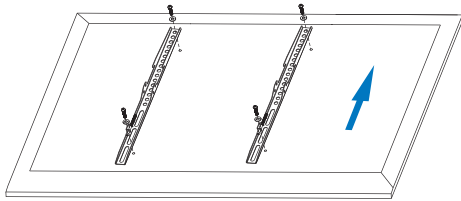

LogiLink®

Low Profile TV Wall Mount for 32"-55" TV

Art. No.: BP0036

Easy installation and compatible with VESA standard max. 400 x 400mm.

Features:

- » Super strong mounting brackets: Solid-reinforced Cold Steel, durable product with maximum capacity of 35kg
- » 20.5mm Profile from wall
- » Compatible with VESA 200x200mm, 400x200mm, 300x300mm, 400x400mm
- » Easy to install
- » Fit for 32-55 inch LED LCD plasma TV, PC Monitor screens

Install the wall plate to the Solid wall or Double Stud wall

Install the wall mount to back of the TV

Apply the TV with wall mount to the wall plate

BP0036

Made in China

* The specifications and pictures are subject to change without notice.
* All trade names referenced are the registered trademark of their respective owners.

Best Connectivity

LogiLink®

Low Profile TV Wall Mount for 32"-55" TV

Art. No.: BP0036

Specification:

Screen Size	32"-55"
Rated Load	35kg/77lbs
VESA	200x200, 400x200, 300x300, 400x400
Distance to the wall	20.5mm
Product Size	465 x 422 x 20.5mm

Package Contents:

- » 1 x TV Wall Mount
- » 1 x Screw Package

Package Informations:

- » Packing Dimension: 470 x 175 x 25mm
- » Packing Weight: 0.9kg
- » Carton Dimension: 490 x 430 x 195mm
- » Carton Q'ty: 16pcs
- » Carton Weight: 15.6kg