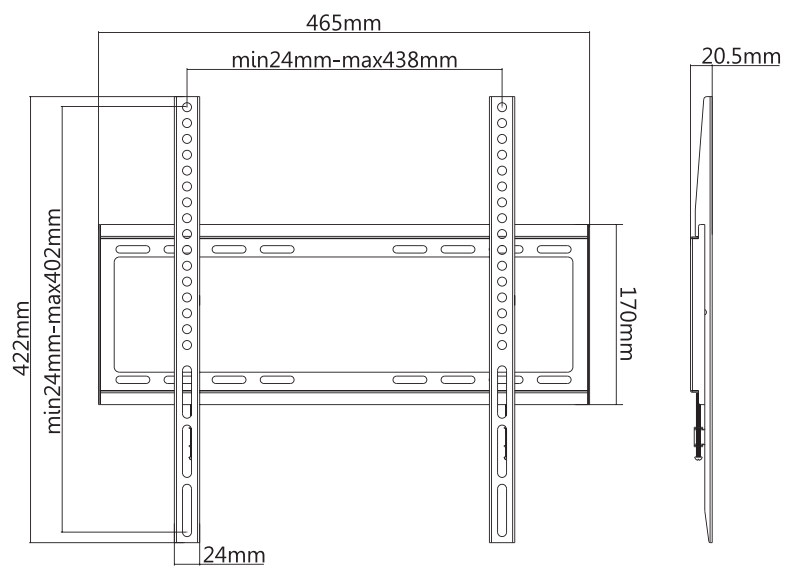

LogiLink®

Low Profile TV Wall Mount for 32"-55" TV

Art. No.: BP0036

Easy installation and compatible with VESA standard max. 400 x 400mm.

Features:

- » Super strong mounting brackets: Solid-reinforced Cold Steel, durable product with maximum capacity of 35kg
- » 20.5mm Profile from wall
- » Compatible with VESA 200x200mm, 400x200mm, 300x300mm, 400x400mm
- » Easy to install
- » Fit for 32-55 inch LED LCD plasma TV, PC Monitor screens

Install the wall plate to the Solid wall or Double Stud wall

Install the wall mount to back of the TV

Apply the TV with wall mount to the wall plate

BP0036

Made in China

* The specifications and pictures are subject to change without notice.
* All trade names referenced are the registered trademark of their respective owners.

Best Connectivity

LogiLink®

Low Profile TV Wall Mount for 32"-55" TV

Art. No.: BP0036

Specification:

Screen Size	32"-55"
Rated Load	35kg/77lbs
VESA	200x200, 400x200, 300x300, 400x400
Distance to the wall	20.5mm
Product Size	465 x 422 x 20.5mm

Package Contents:

- » 1 x TV Wall Mount
- » 1 x Screw Package

Package Informations:

- » Packing Dimension: 470 x 175 x 25mm
- » Packing Weight: 0.9kg
- » Carton Dimension: 490 x 430 x 195mm
- » Carton Q'ty: 16pcs
- » Carton Weight: 15.6kg