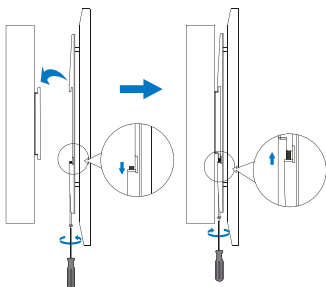

## Low Profile TV Wall Mount for 32"-55" TV

Art. No.: BP0009

Ultra slim easy installation design, compatible with VESA standard max. 400x400mm.

### Features:

- » Super strong mounting brackets: Solid-reinforced Cold Steel, durable product with maximum capacity of 35kg
- » Ultra Slim just 19.5mm from the wall
- » Compatible with VESA 200x200mm, 400x200mm, 300x300mm, 400x400mm
- » Easy to install
- » Fit for 32-55 inch LED LCD plasma TV, PC Monitor screens

Install the wall plate to the wall

Install the wall mount to back of the TV

Apply the TV with wall mount to the wall plate

RoHS  
compliant

\* The specifications and pictures are subject to change without notice.  
\* All trade names referenced are the registered namework of their respective owners.