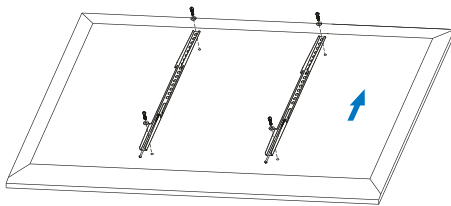

## Low Profile TV Wall Mount for 32"-55" TV

Art. No.: BP0009

Ultra slim easy installation design, compatible with VESA standard max. 400x400mm.

### Features:

- » Super strong mounting brackets: Solid-reinforced Cold Steel, durable product with maximum capacity of 35kg
- » Ultra Slim just 19.5mm from the wall
- » Compatible with VESA 200x200mm, 400x200mm, 300x300mm, 400x400mm
- » Easy to install
- » Fit for 32-55 inch LED LCD plasma TV, PC Monitor screens

Install the wall plate to the wall

Install the wall mount to back of the TV

Apply the TV with wall mount to the wall plate

RoHS  
compliant

\* The specifications and pictures are subject to change without notice.  
\* All trade names referenced are the registered namework of their respective owners.

### Specification:

Screen Size	32"-55"
Rated Load	35kg/77lbs
VESA	200x200, 400x200, 300x300, 400x400
Distance to the wall	19.5mm
Product Size	465 x 422 x 19.5mm