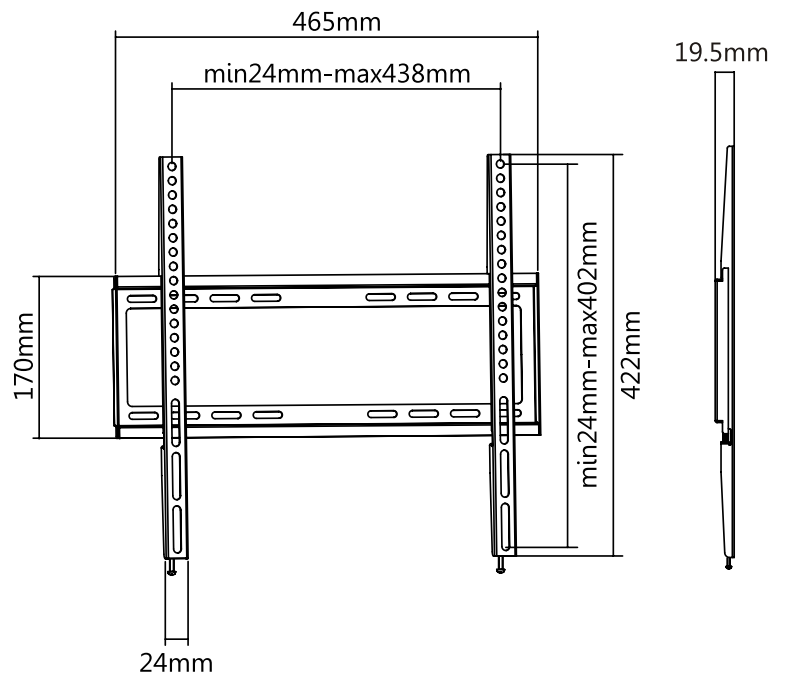

## Low Profile TV Wall Mount for 32"-55" TV

Art. No.: BP0009

Ultra slim easy installation design, compatible with VESA standard max. 400x400mm.

### Features:

- » Super strong mounting brackets: Solid-reinforced Cold Steel, durable product with maximum capacity of 35kg
- » Ultra Slim just 19.5mm from the wall
- » Compatible with VESA 200x200mm, 400x200mm, 300x300mm, 400x400mm
- » Easy to install
- » Fit for 32-55 inch LED LCD plasma TV, PC Monitor screens

Install the wall plate to the wall

Install the wall mount to back of the TV

Apply the TV with wall mount to the wall plate

RoHS  
compliant

\* The specifications and pictures are subject to change without notice.  
\* All trade names referenced are the registered namework of their respective owners.

### Specification:

Screen Size	32"-55"
Rated Load	35kg/77lbs
VESA	200x200, 400x200, 300x300, 400x400
Distance to the wall	19.5mm
Product Size	465 x 422 x 19.5mm