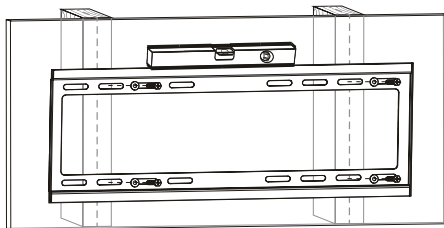

## Low Profile TV Wall Mount for 32"-55" TV

Art. No.: BP0009

Ultra slim easy installation design, compatible with VESA standard max. 400x400mm.

### Features:

- » Super strong mounting brackets: Solid-reinforced Cold Steel, durable product with maximum capacity of 35kg
- » Ultra Slim just 19.5mm from the wall
- » Compatible with VESA 200x200mm, 400x200mm, 300x300mm, 400x400mm
- » Easy to install
- » Fit for 32-55 inch LED LCD plasma TV, PC Monitor screens

Install the wall plate to the wall

Install the wall mount to back of the TV

Apply the TV with wall mount to the wall plate

RoHS  
compliant

\* The specifications and pictures are subject to change without notice.  
\* All trade names referenced are the registered namework of their respective owners.