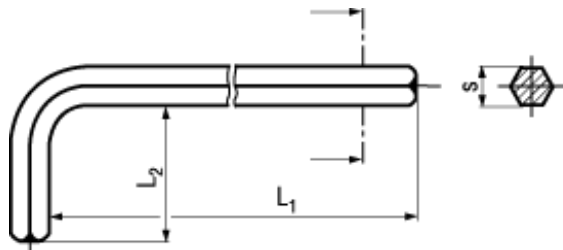

~DIN 911

~ISO 2936

Standard withdrawn

BN 30116

Hex socket keys

short type

Steel

zinc plated blue

Article#	s	L1~	L2~
5400768	3	53	11
5400769	4	59	19
5400770	5	60	22
5400771	6	65	25
5400772	8	80	35