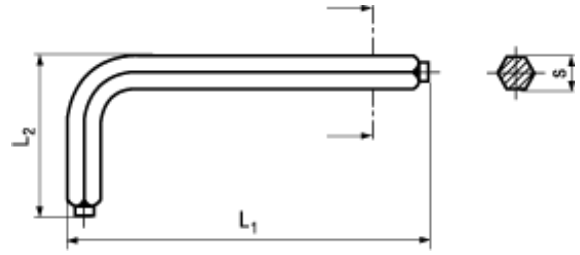

**DIN 6911**

**BN 1171**

**Hex socket keys**

with pilot

Steel heat-treated

blackened

Empty rectangular box for additional information.

Article#	s	L <sub>1</sub>	L <sub>2</sub>
1411721	3	66	23
1411748	4	74	29
1411756	5	85	33
1411764	6	96	38
1411772	8	108	44
1411780	10	122	50
1411799	12	137	57
1411802	14	154	70
1411829	17	177	80