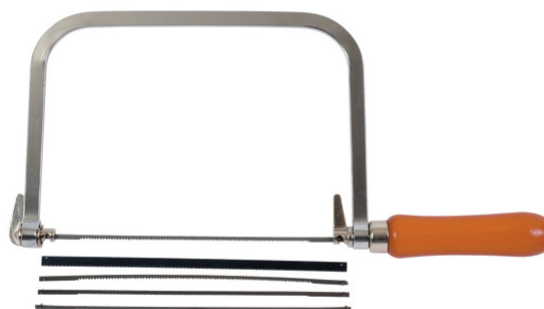

Product Specification PDF

Date	Correct as of 5th Aug 2019
Brand	Avit
Product	AV09030
Description	Coping Saw & assorted blades
Barcode	5013969991444
Commodity code	8202100000
Country of origin	TW

Features & Benefits ~ Wings adjust blade through 360° for intricate cutting ~ Including Wood cutting blades; 2 x 16tpi & 1 x 20tpi. Metal cutting blades; 1 x 24tpi & 1 x 28tpi