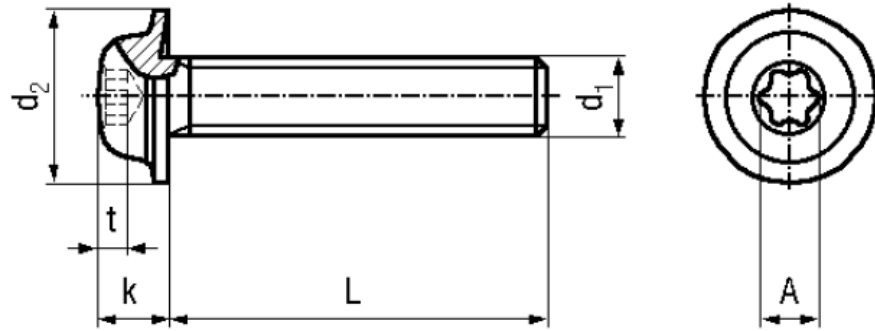

BN 10649

Hexalobular socket pan washer head screws

Trade mark	eco-fix®	Quality	A2
Material	Stainless steel		

Article No. - 3060965

d ₁	M6
L	16
d ₂ max.	14
k max.	4,5
c	X30
A~	5,6
t min.	1,9
t max.	2,3

Screwdriver Bits 1/4" and hexalubular socket keys: BN 31518, BN 20007 and BN 14056 / CG 1.