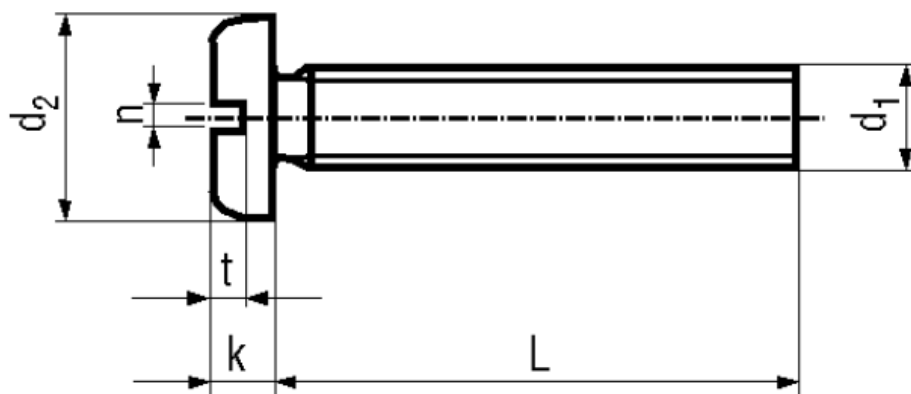

BN 1062

Slotted pan head screws

~DIN 85 A
~ISO 1580
~UNI 6108

Material	Polyamide 6.6	Quality	PA 6.6
Color	white		

Article No. - 1402390

d_1	M6
L	16
d_2	12
k	3,6
n	1,6
t	1,4

DIN 85: Standard withdrawn