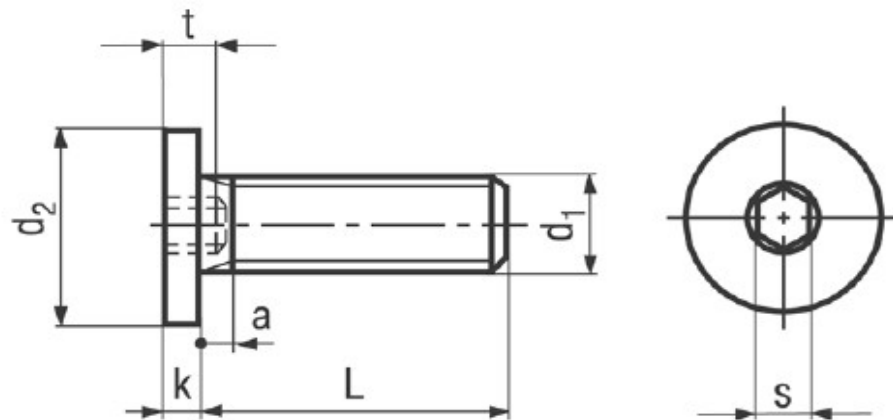

## BN 1206

Hexagon socket head cap screws  
with special low head

Material	Steel	Quality	~010.9
Surface	black		

### Article No. - 1415751

d <sub>1</sub>	M8
L	25
d <sub>2</sub>	13
k	1,5
s	4
t max.	5
a min.	2
a max.	3,2