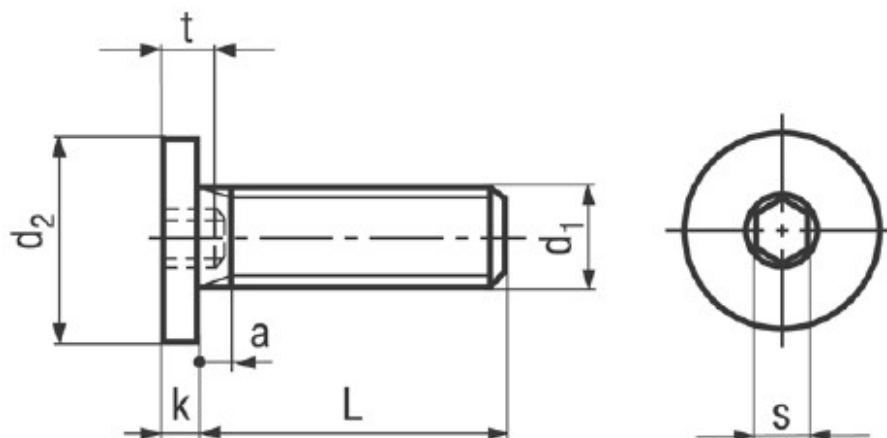

BN 1206

Hexagon socket head cap screws
with special low head

Material	Steel	Quality	~010.9
Surface	black		

Article No. - 1415727

d ₁	M8
L	12
d ₂	13
k	1,5
s	4
t max.	5
a min.	2
a max.	3,2