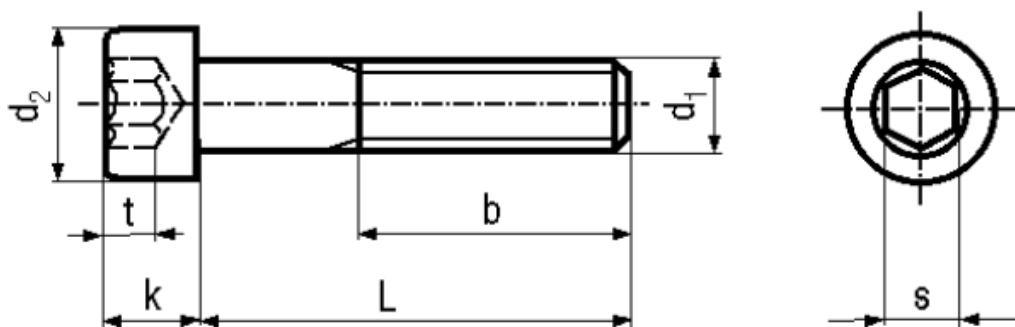

BN 613

Hexagon socket head cap screws
partially threaded
partially threaded

DIN 912
ISO 4762
~UNI 5931

Material	Stainless steel	Quality	A4
----------	------------------------	---------	-----------

Article No. - 1234390

d ₁	M8
L	60
d ₂	13
b	28
k max.	8
s	6
t min.	4

DIN 912: Standard withdrawn

Socket head cap screws low head typ acc. DIN 7984 / DIN 6912: BN 2844 / BN 1350.