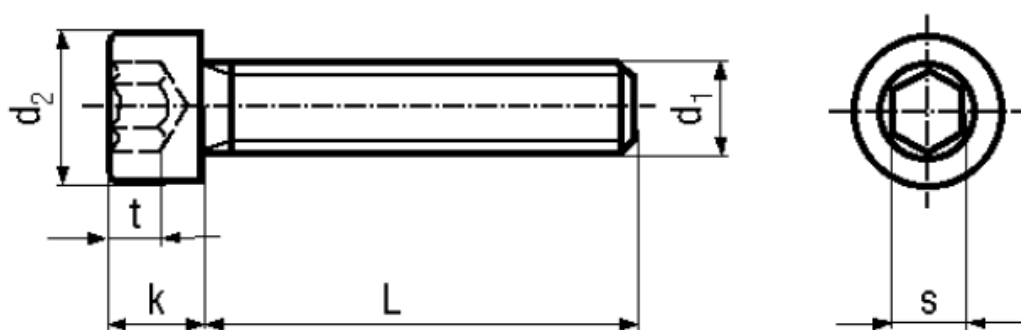

BN 612

Hexagon socket head cap screws
fully threaded
fully threaded

DIN 912
ISO 4762
~UNI 5931

Material Quality

Article No. - 1134299

d ₁	M8
L	(14)
d ₂	13
k	8
s	6
t min.	4

DIN 912: Standard withdrawn

M1,4: Not included in ISO 4672.

Socket head cap screws low head type acc. DIN 7984 / DIN 6912: BN 2844 / BN 1350.