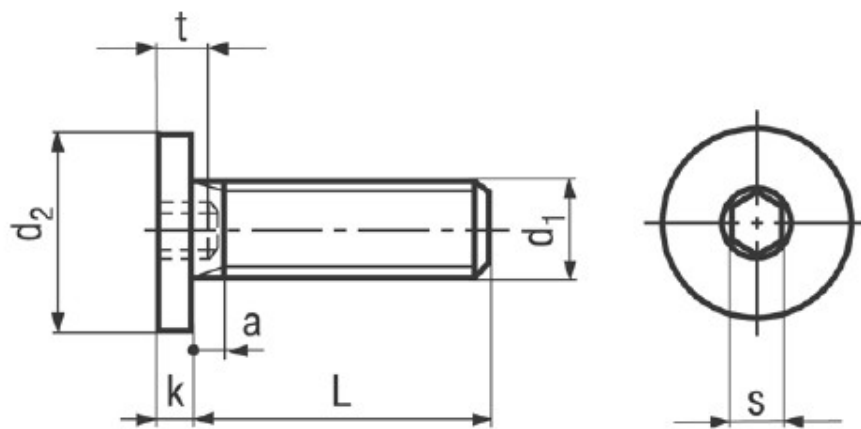

BN 1206

Hexagon socket head cap screws
with special low head

Material	Steel	Quality	~010.9
Surface	black		

Article No. - 1415689	
d ₁	M6
L	20
d ₂	10
k	1,5
s	3
t max.	4
a min.	1,4
a max.	2,4