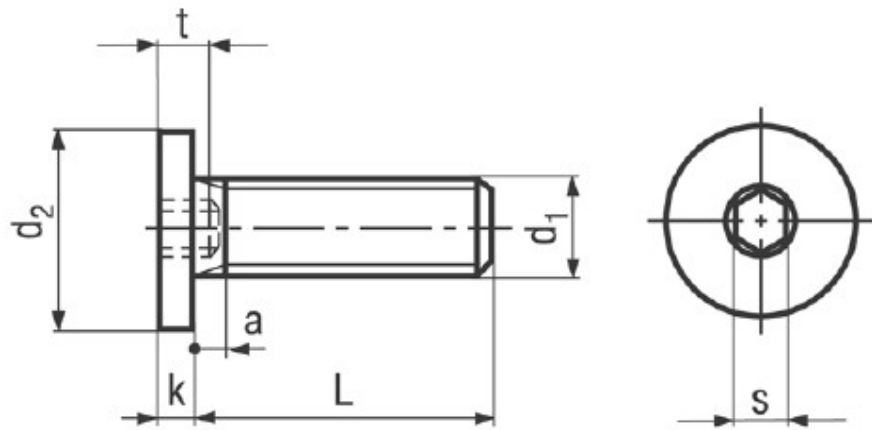

BN 1206

Hexagon socket head cap screws
with special low head

Material	Steel	Quality	~010.9
Surface	black		

Article No. - 1415654

d ₁	M6
L	10
d ₂	10
k	1,5
s	3
t max.	4
a min.	1,4
a max.	2,4