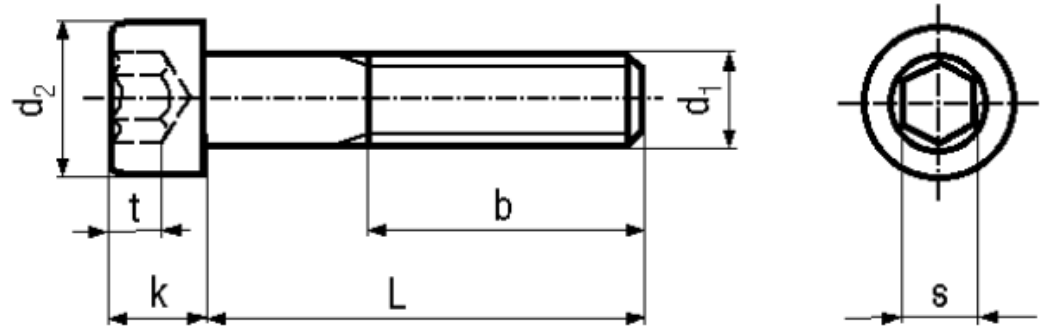

BN 613

Hexagon socket head cap screws
partially threaded
partially threaded

DIN 912
ISO 4762
~UNI 5931

Material	Stainless steel	Quality	A4
----------	------------------------	---------	-----------

Article No. - 1127055	
d ₁	M6
L	90
d ₂	10
b	24
k max.	6
s	5
t min.	3

DIN 912: Standard withdrawn

Socket head cap screws low head typ acc. DIN 7984 / DIN 6912: BN 2844 / BN 1350.