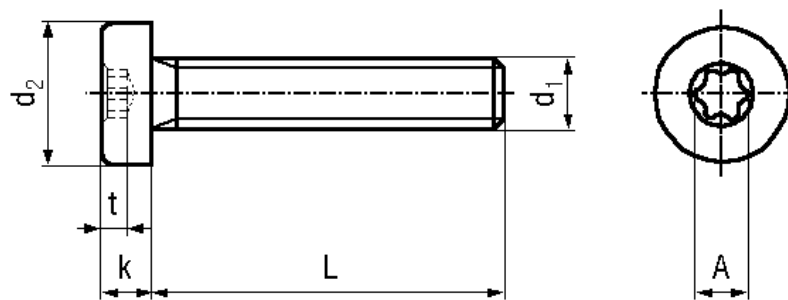

BN 4850 - ISO 14580

 Hexalobular socket head cap screws
with low head

ISO 14580

Material	Steel	Quality	08.8 / 8.8
Surface	zinc plated blue		

Article No. - 1146106	
d ₁	M6
L	8
d ₂ max.	10
k max.	4,4
c	X30
t max.	2,29
A~	5,6