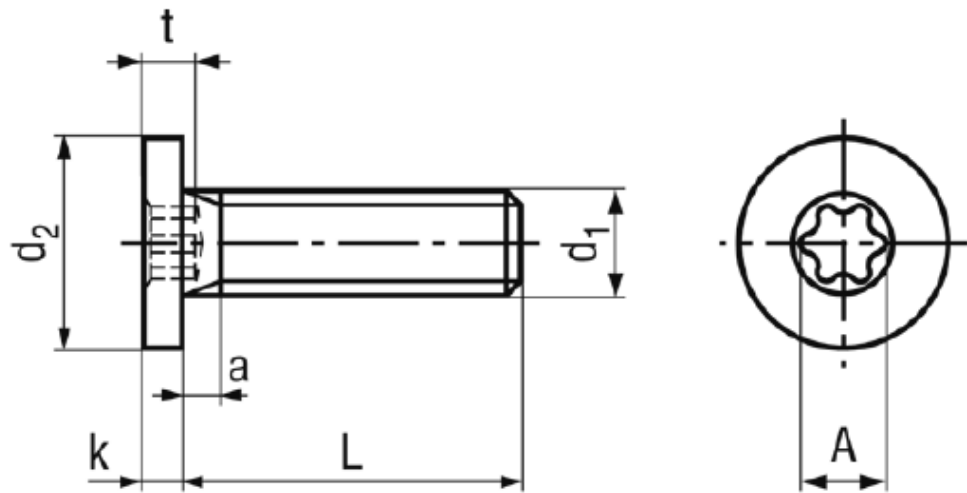

BN 20146

Hexalobular socket head cap screws
with extremely low head

Material	Stainless Steel	Quality	A2
----------	------------------------	---------	-----------

Article No. - 3233677

d ₁	M6
L	8
d ₂	10
k	1,5
t max.	2,1
a max.	2,5
c	X20
A~	3,9

Screwdriver Bits 1/4" and hexalobular socket keys: BN 31518, BN 20007 and BN 14056.