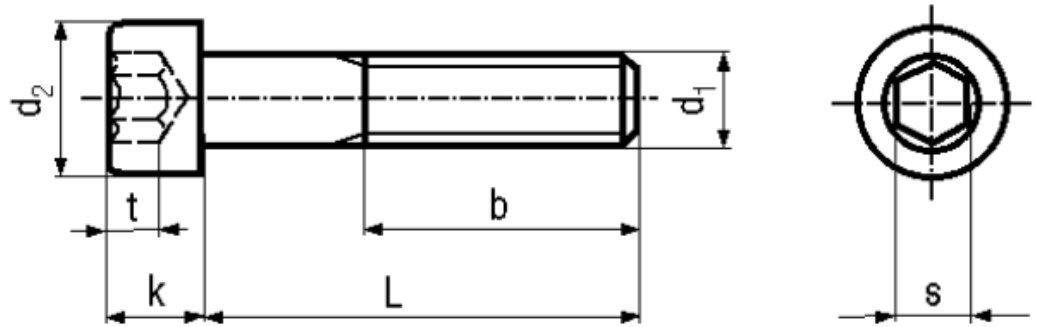

BN 613

Hexagon socket head cap screws
partially threaded
partially threaded

DIN 912
ISO 4762
~UNI 5931

Material Quality

Article No. - 1234293	
d ₁	M6
L	80
d ₂	10
b	24
k max.	6
s	5
t min.	3

DIN 912: Standard withdrawn

Socket head cap screws low head typ acc. DIN 7984 / DIN 6912: BN 2844 / BN 1350.