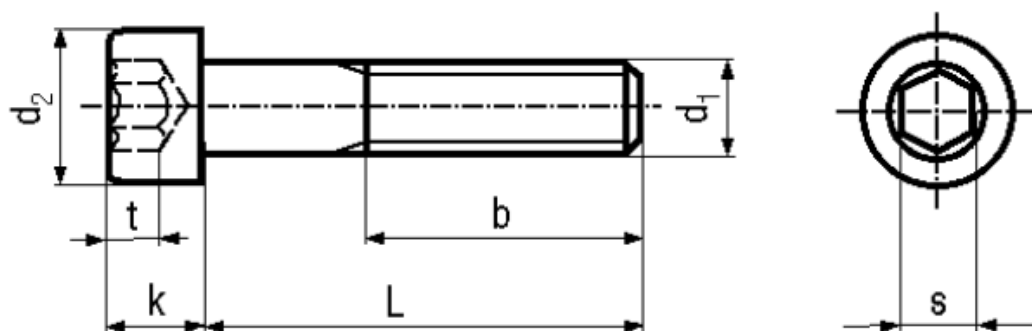

BN 613

Hexagon socket head cap screws
partially threaded
partially threaded

DIN 912
ISO 4762
~UNI 5931

Material	Stainless steel	Quality	A4
----------	------------------------	---------	-----------

Article No. - 1234285

d ₁	M6
L	70
d ₂	10
b	24
k max.	6
s	5
t min.	3

DIN 912: Standard withdrawn

Socket head cap screws low head typ acc. DIN 7984 / DIN 6912: BN 2844 / BN 1350.