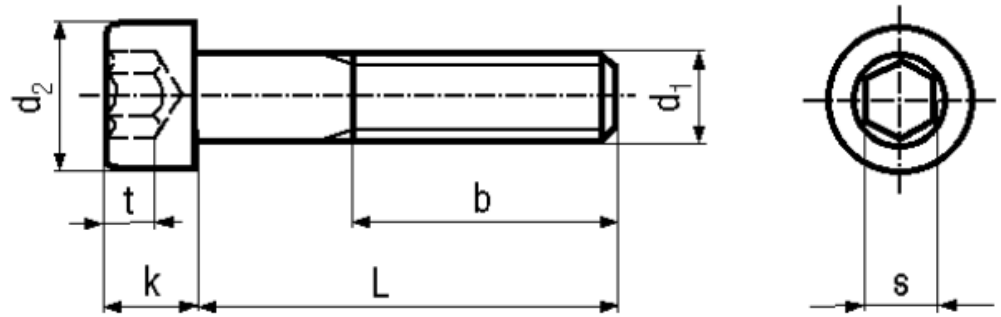

BN 613

Hexagon socket head cap screws
partially threaded
partially threaded

DIN 912
ISO 4762
~UNI 5931

Material	Stainless steel	Quality	A4
----------	------------------------	---------	-----------

Article No. - 1406825

d ₁	M6
L	55
d ₂	10
b	24
k max.	6
s	5
t min.	3

DIN 912: Standard withdrawn

Socket head cap screws low head typ acc. DIN 7984 / DIN 6912: BN 2844 / BN 1350.