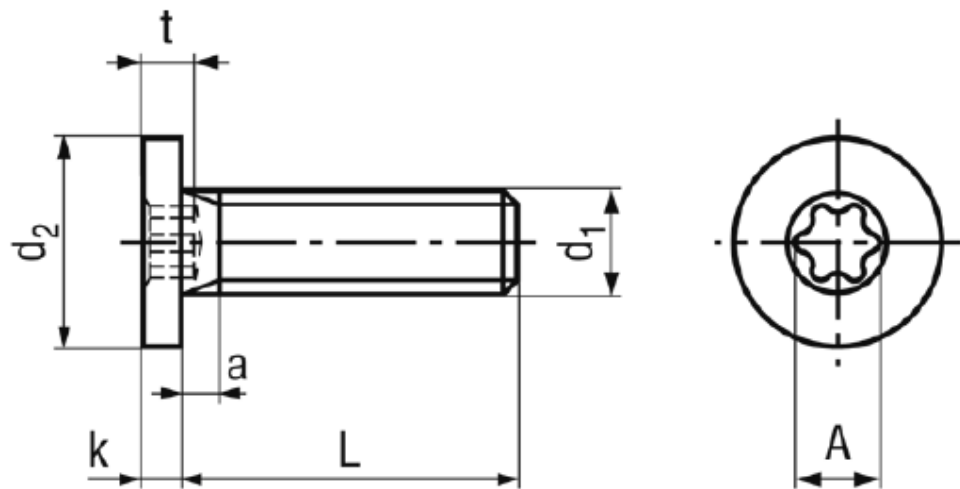

## BN 20146

Hexalobular socket head cap screws  
with extremely low head

Material	<b>Stainless Steel</b>	Quality	<b>A2</b>
----------	------------------------	---------	-----------

Article No. - 3233683	
d <sub>1</sub>	M6
L	20
d <sub>2</sub>	10
k	1,5
t max.	2,1
a max.	2,5
c	X20
A~	3,9

Screwdriver Bits 1/4" and hexalobular socket keys: BN 31518, BN 20007 and BN 14056.