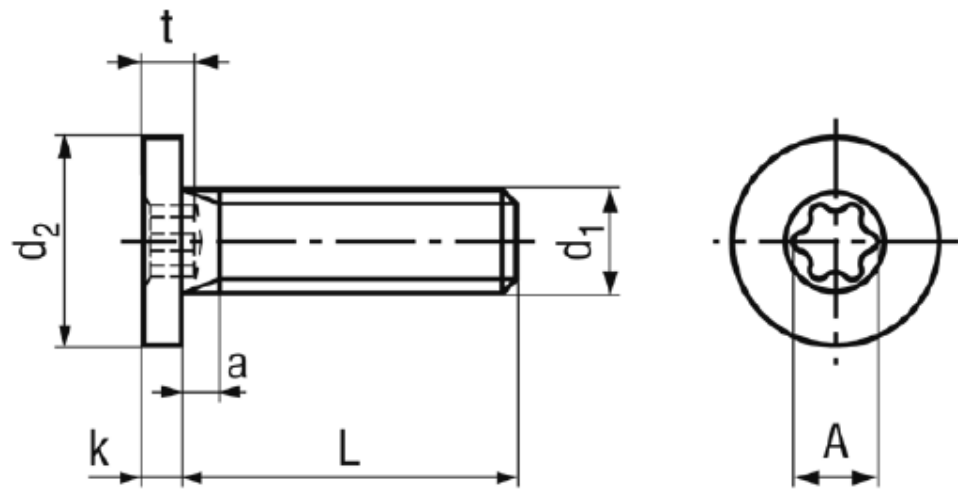

BN 20146

Hexalobular socket head cap screws
with extremely low head

| | | | |
|----------|-----------------|---------|----|
| Material | Stainless Steel | Quality | A2 |
|----------|-----------------|---------|----|

| Article No. - 3233682 | |
|-----------------------|-----|
| d ₁ | M6 |
| L | 16 |
| d ₂ | 10 |
| k | 1,5 |
| t max. | 2,1 |
| a max. | 2,5 |
| c | X20 |
| A~ | 3,9 |

Screwdriver Bits 1/4" and hexalobular socket keys: BN 31518, BN 20007 and BN 14056.