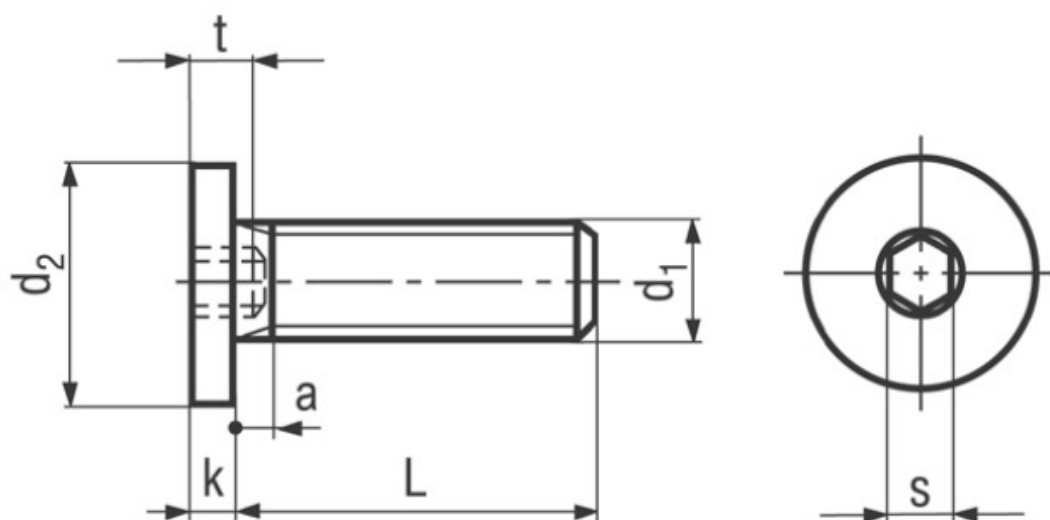

BN 1206

Hexagon socket head cap screws
with special low head

Material	Steel	Quality	~010.9
Surface	black		

Article No. - 1415662

d ₁	M6
L	12
d ₂	10
k	1,5
a min.	1,4
a max.	2,4
s	3
t max.	4