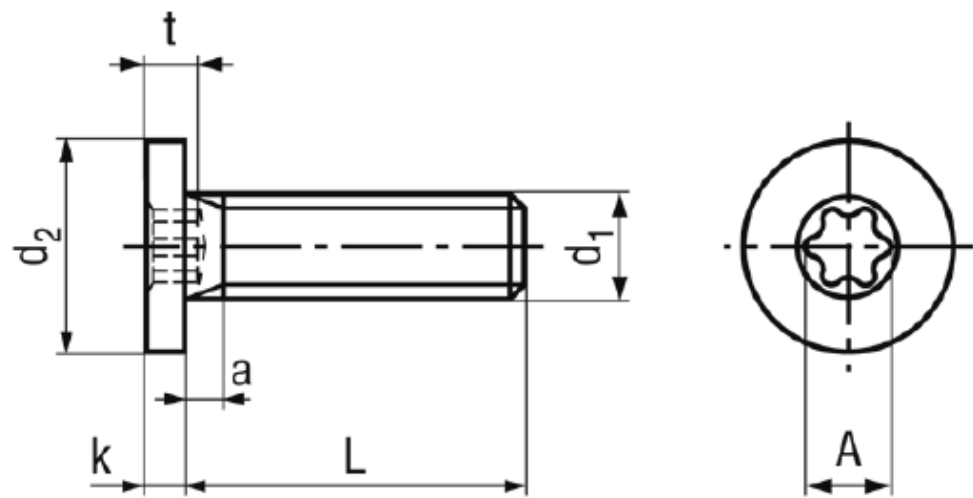

BN 20146

Hexalobular socket head cap screws
with extremely low head

Material	Stainless Steel	Quality	A2
----------	------------------------	---------	-----------

Article No. - 3233678	
d ₁	M6
L	10
d ₂	10
k	1,5
t max.	2,1
a max.	2,5
c	X20
A~	3,9

Screwdriver Bits 1/4" and hexalobular socket keys: BN 31518, BN 20007 and BN 14056.