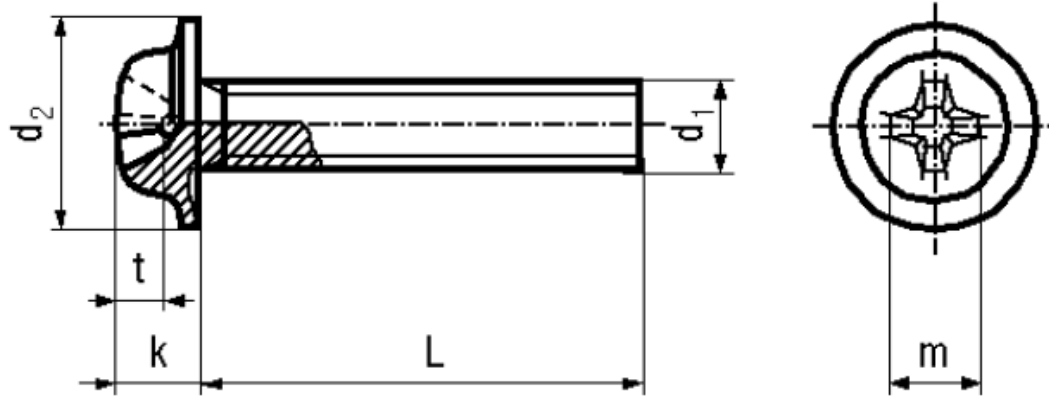

BN 5952

Cross recessed pan washer head
screws
Phillips H

Trade mark	eco-fix®	Quality	A2
Material	Stainless steel		

Article No. - 2096420

d ₁	M5
L	8
d ₂ max.	12
k max.	3,4
Phillips	2
m~	4,8
t min.	2,2
t max.	2,8

Screwdriver Bits 1/4": BN 31515 and BN 10639 / CG 1.