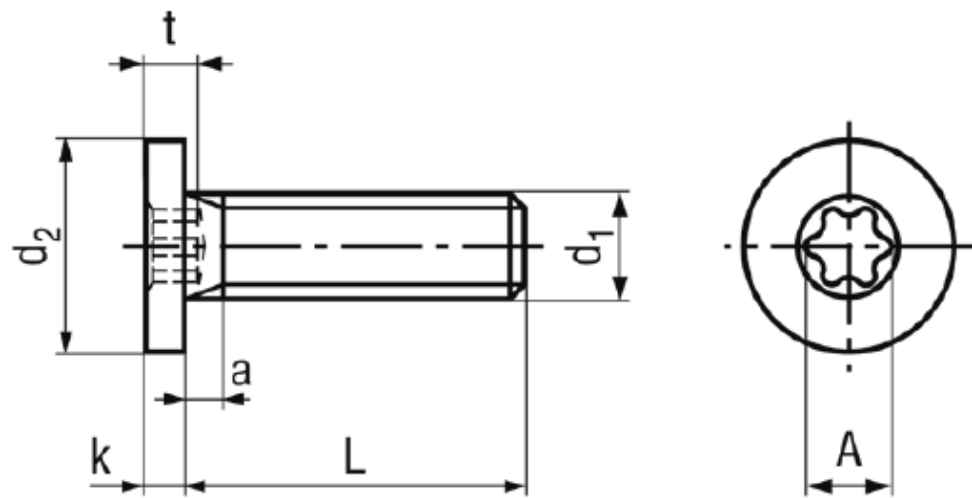

BN 20146

Hexalobular socket head cap screws
with extremely low head

Material	Stainless Steel	Quality	A2
----------	-----------------	---------	----

Article No. - 3233670	
d ₁	M5
L	6
d ₂	9
k	1,5
t max.	1,8
a max.	2
c	X15
A~	3,4

Screwdriver Bits 1/4" and hexalobular socket keys: BN 31518, BN 20007 and BN 14056.