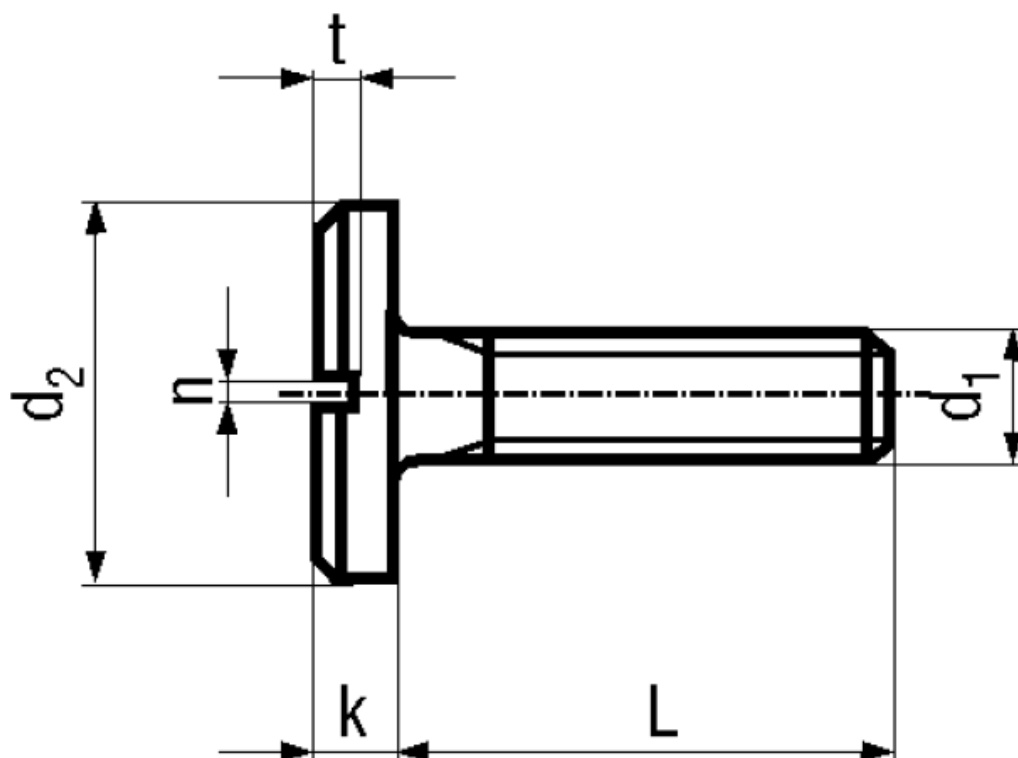

## BN 405

Slotted pan head screws with flat head

DIN 921

Material	Steel	Quality	4.8
Surface	zinc plated blue		

### Article No. - 1366955

$d_1$	M4
L	16
$d_2$	12
t	1,2
k	2,4
n	1