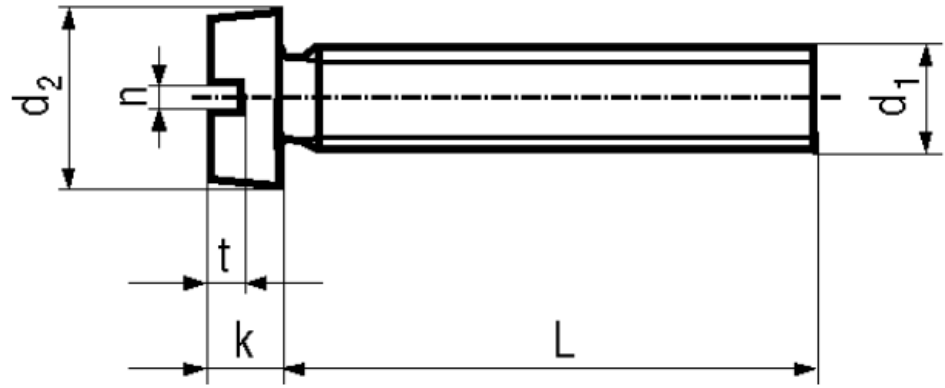

## BN 1061

Slotted cheese head screws

~DIN 84 A  
~ISO 1207  
~UNI 6107

Material	Polyamide 6.6	Quality	PA 6.6
Color	white		

### Article No. - 1401211

d <sub>1</sub>	M3
L	12
d <sub>2</sub>	5,5
k	2
n	0,8
t	0,85

DIN 84: Standard withdrawn