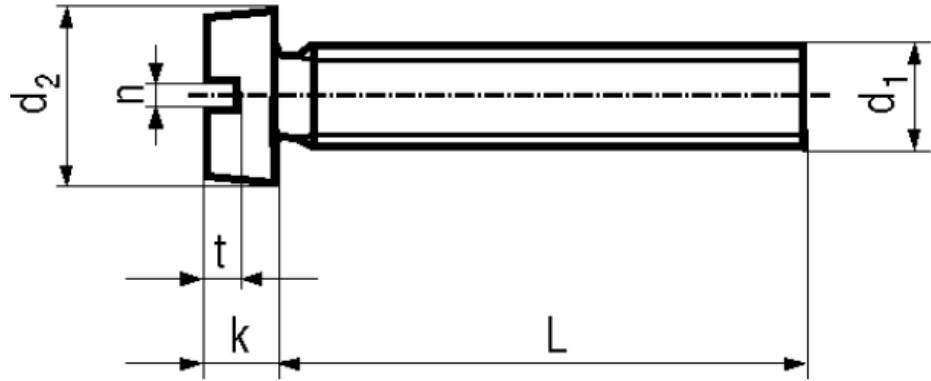

BN 1061

Slotted cheese head screws

-DIN 84 A
-ISO 1207
-UNI 6107

Material	Polyamide 6.6	Quality	PA 6.6
Color	white		

Article No. - 1401203

d ₁	M3
L	10
d ₂	5,5
k	2
n	0,8
t	0,85

DIN 84: Standard withdrawn