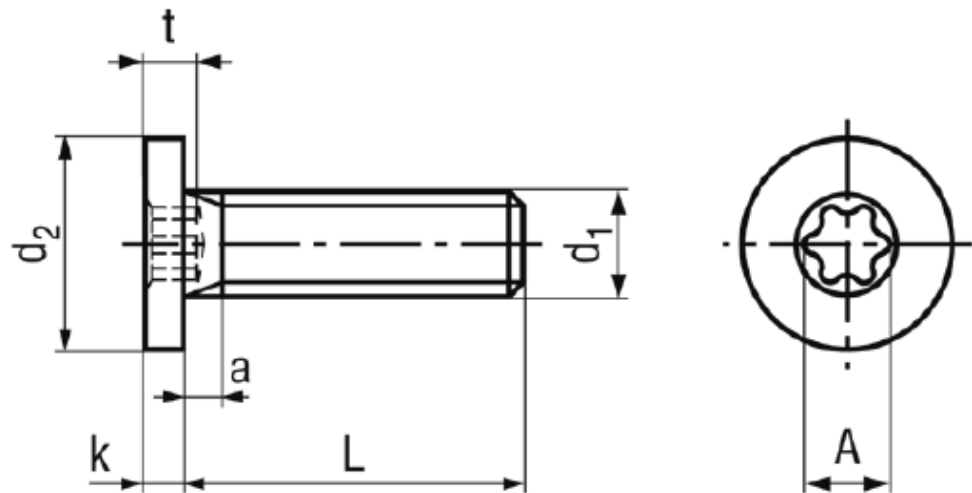

## BN 20146

Hexalobular socket head cap screws  
with extremely low head

Material	<b>Stainless Steel</b>	Quality	<b>A2</b>
----------	------------------------	---------	-----------

### Article No. - 3233657

d <sub>1</sub>	M2,5
L	4
d <sub>2</sub>	5
k	1,3
t max.	1
a max.	1,35
c	X6
A~	1,8

Screwdriver Bits 1/4" and hexalobular socket keys: BN 31518, BN 20007 and BN 14056.