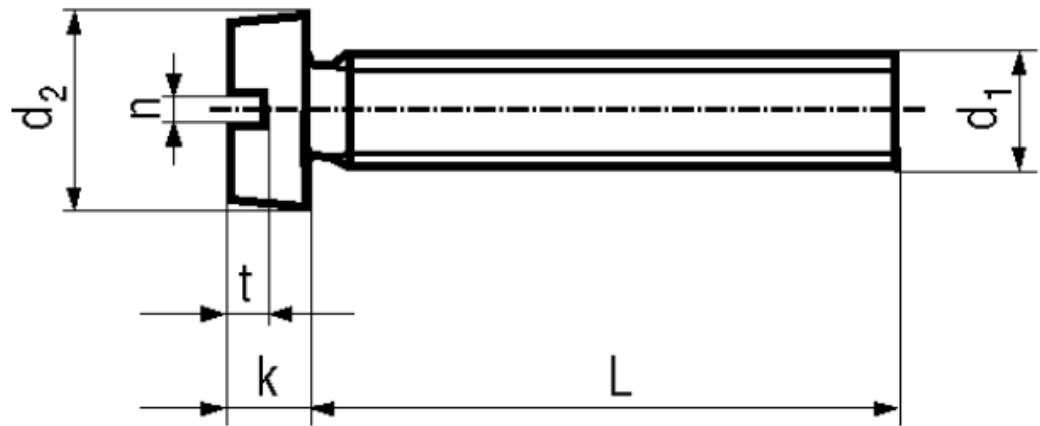

BN 532

Slotted cheese head screws

DIN 84 A
~ISO 1207
~UNI 6107

Material	Brass	Surface	plain
----------	-------	---------	-------

Article No. - 1159968

d ₁	M1,6
L	6
d ₂	3
k	1
n	0,4
t min.	0,45

DIN 84: Standard withdrawn
All lengths fully threaded.