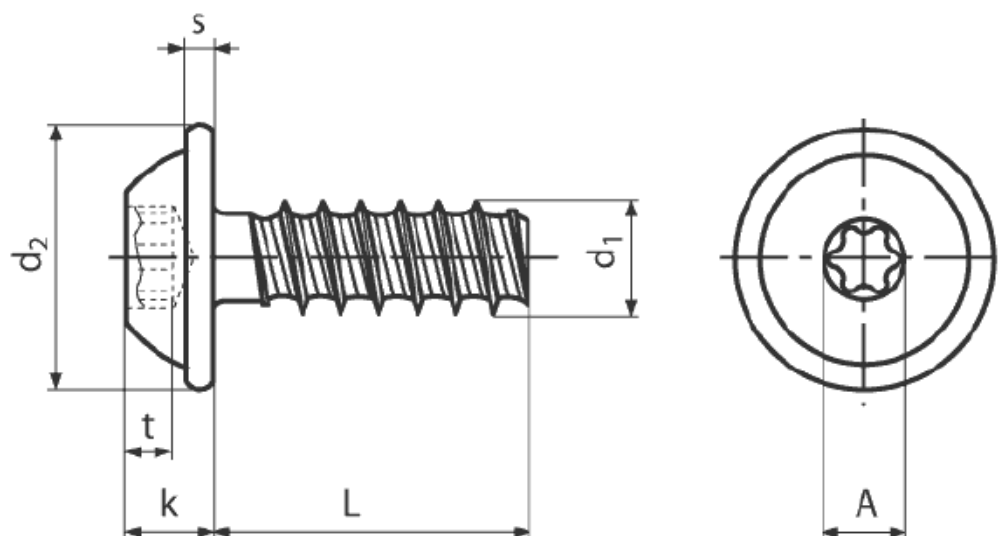

BN 20165

DELTA PT® Round washer head screws
with Torx plus® / Autosert®

Trade mark	DELTA PT®	Material	Stainless steel
Type	WN 5451	Quality	A2

Article No. - 3265721	
ø nominal	30
L	20
d ₁	3
d ₂	6,5
k	2,3
s	0,8
Torx plus®/Autosert®	10 IP
A~	2,8
t min.	1
t max.	1,3

Screwdriver Bits 1/4" Torx plus®: BN 15096