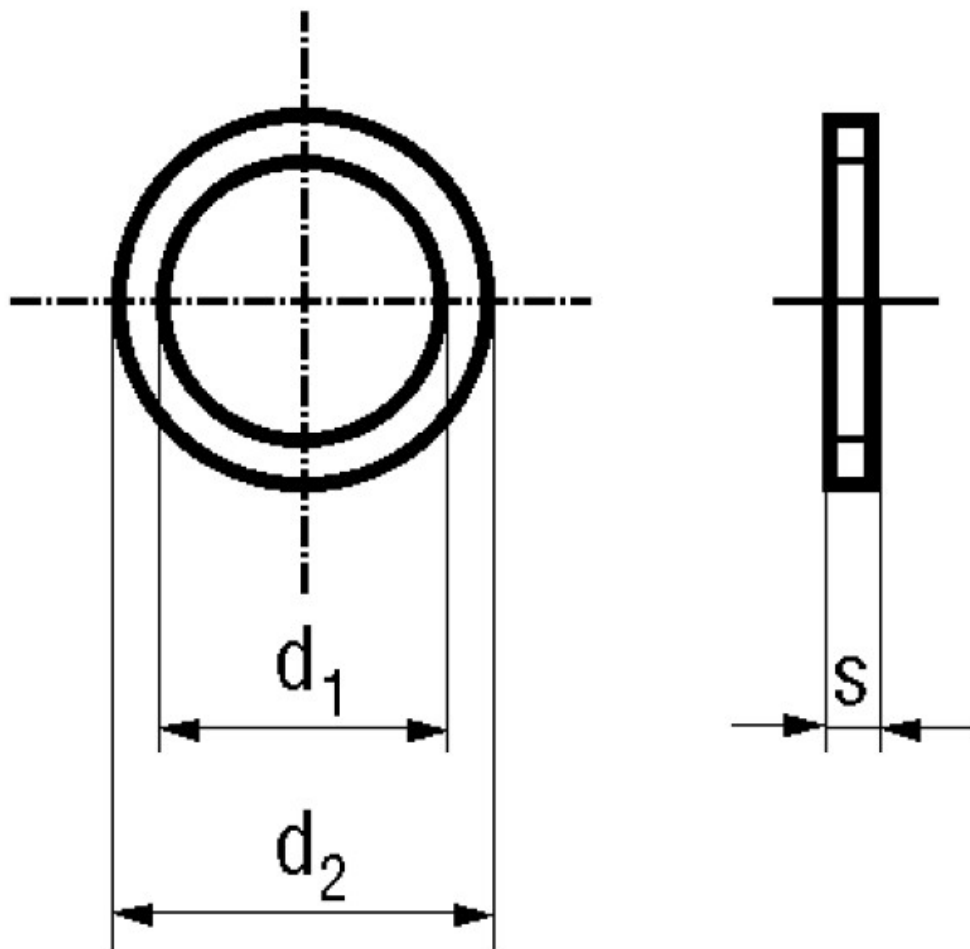

BN 739

Hinge rings

Material

Steel

Surface

zinc plated blue

Article No. - 1271407

d_1	12
d_2	16
s	2