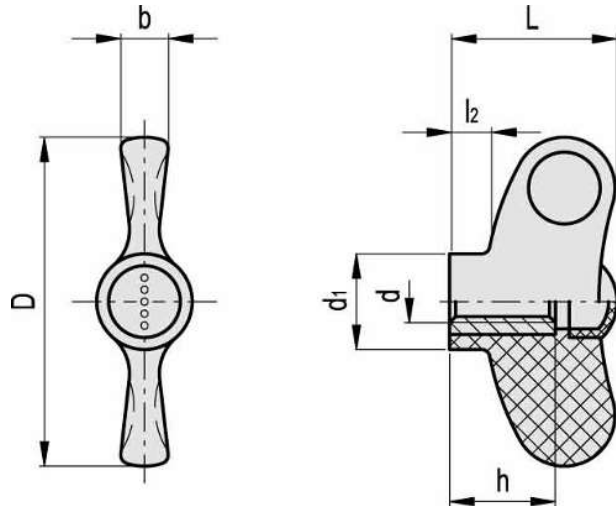

223406-C6	EWN.70 B-M8-C6	70	M8	36	20	8	10	20	45	34
223411-C1	EWN.70 B-M10-C1	70	M10	36	20	8	10	20	58	33
223411-C2	EWN.70 B-M10-C2	70	M10	36	20	8	10	20	58	33
223411-C3	EWN.70 B-M10-C3	70	M10	36	20	8	10	20	58	33
223411-C4	EWN.70 B-M10-C4	70	M10	36	20	8	10	20	58	33
223411-C5	EWN.70 B-M10-C5	70	M10	36	20	8	10	20	58	33
223411-C6	EWN.70 B-M10-C6	70	M10	36	20	8	10	20	58	33

	Black (RAL 7021)	C1
	Blue (RAL 5024)	C5
	Grey (RAL 7035)	C3
	Orange (RAL 2004)	C2
	Red (RAL 3000)	C6
	Yellow (RAL 1021)	C4

EWN-SST

Code	Description	D	d_{6H}	L	d₁	l₂	b	h	C# [Nm]	Weight
224216-C1	EWN.48 SST-M6-C1	47	M6	24	13.5	5.5	7	12	10	10
224216-C2	EWN.48 SST-M6-C2	47	M6	24	13.5	5.5	7	12	10	10
224216-C3	EWN.48 SST-M6-C3	47	M6	24	13.5	5.5	7	12	10	10
224216-C4	EWN.48 SST-M6-C4	47	M6	24	13.5	5.5	7	12	10	10
224216-C5	EWN.48 SST-M6-C5	47	M6	24	13.5	5.5	7	12	10	10
224216-C6	EWN.48 SST-M6-C6	47	M6	24	13.5	5.5	7	12	10	10
224221-C1	EWN.48 SST-M8-C1	47	M8	24	13.5	5.5	7	12	10	9
224221-C2	EWN.48 SST-M8-C2	47	M8	24	13.5	5.5	7	12	10	9
224221-C3	EWN.48 SST-M8-C3	47	M8	24	13.5	5.5	7	12	10	9
224221-C4	EWN.48 SST-M8-C4	47	M8	24	13.5	5.5	7	12	10	9
224221-C5	EWN.48 SST-M8-C5	47	M8	24	13.5	5.5	7	12	10	9
224221-C6	EWN.48 SST-M8-C6	47	M8	24	13.5	5.5	7	12	10	9
224241-C1	EWN.55 SST-M8-C1	55	M8	28	16	6.5	8	18	15	19
224241-C2	EWN.55 SST-M8-C2	55	M8	28	16	6.5	8	18	15	19
224241-C3	EWN.55 SST-M8-C3	55	M8	28	16	6.5	8	18	15	19
224241-C4	EWN.55 SST-M8-C4	55	M8	28	16	6.5	8	18	15	19
224241-C5	EWN.55 SST-M8-C5	55	M8	28	16	6.5	8	18	15	19
224241-C6	EWN.55 SST-M8-C6	55	M8	28	16	6.5	8	18	15	19
224256-C1	EWN.63-SST M10-C1	63	M10	32	19	7.5	9	20	35	28
224256-C2	EWN.63-SST M10-C2	63	M10	32	19	7.5	9	20	35	28
224256-C3	EWN.63-SST M10-C3	63	M10	32	19	7.5	9	20	35	28
224256-C4	EWN.63-SST M10-C4	63	M10	32	19	7.5	9	20	35	28
224256-C5	EWN.63-SST M10-C5	63	M10	32	19	7.5	9	20	35	28
224256-C6	EWN.63-SST M10-C6	63	M10	32	19	7.5	9	20	35	28
224411-C1	EWN.70 SST-M10-C1	70	M10	36	20	8	10	20	35	33
224411-C2	EWN.70 SST-M10-C2	70	M10	36	20	8	10	20	35	33
224411-C3	EWN.70 SST-M10-C3	70	M10	36	20	8	10	20	35	33
224411-C4	EWN.70 SST-M10-C4	70	M10	36	20	8	10	20	35	33
224411-C5	EWN.70 SST-M10-C5	70	M10	36	20	8	10	20	35	33
224411-C6	EWN.70 SST-M10-C6	70	M10	36	20	8	10	20	35	33