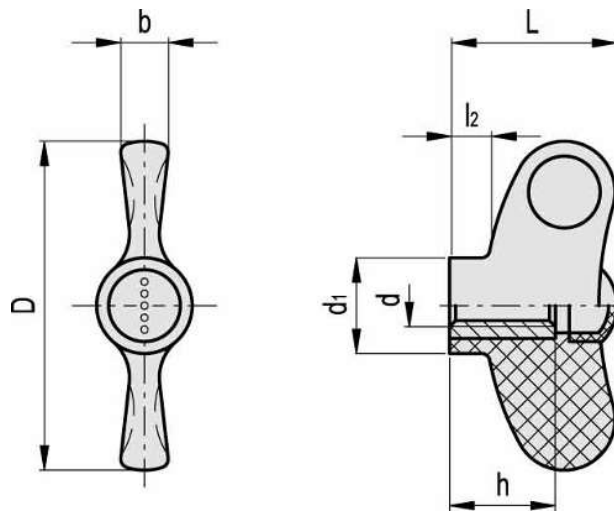

EWN.

Wing knobs

Technopolymer

Main specifications

Material

Glass-fibre reinforced polyamide based (PA) technopolymer, grey-black colour, matte finish.

Cap

Glass-fibre reinforced polyamide based (PA) technopolymer, in Ergostyle colours, matte finish, press-fit assembly.

Available also as accessory sold separately (see table ECA.).

Standard executions

- **EWN-B:** brass boss, threaded pass-through hole, with cap.
- **EWN-SST:** AISI 303 stainless steel boss, threaded-pass hole, with cap.
- **EWN-FP:** brass boss, threaded pass-through hole, without cap.
- **EWN-SST-FP:** AISI 303 stainless steel boss, threaded pass-through hole without cap.
- **EWN-p:** zinc-plated steel threaded stud with chamfered flat end as in UNI 947 : ISO 4753 (see [Technical data](#)), with closing cap.
- **EWN-SST-p:** AISI 303 stainless steel threaded stud, chamfered flat end according to UNI 947 : ISO 4753 (see [Technical data](#)), with closing cap.

"Max limit Tightening torque" means the max torque value at which the metal insert, in normal conditions of use, is perfectly and strongly anchored to the plastic material.