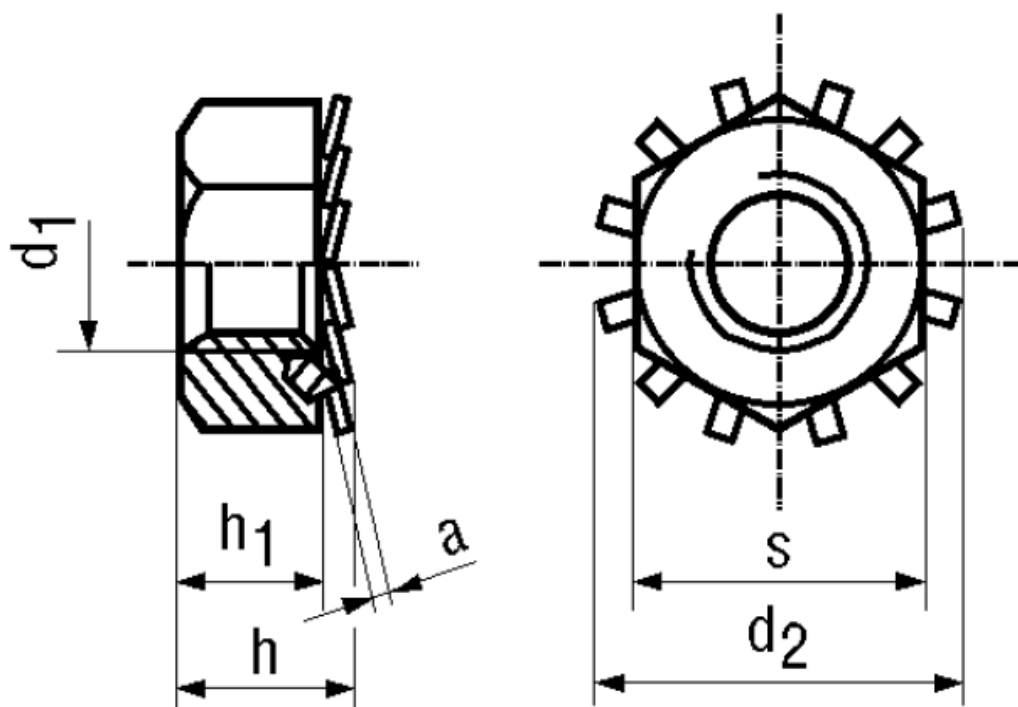

BN 1364

Hexagon nuts
with external tooth lock washer

Material	Steel	Quality	cl. 8
Surface	zinc plated blue / mechanical zinc plated	Hardness	350 HV

Article No. - 1138251

d_1	M6
d_2	11,2
h	6,2
h_1	5
a	0,5
s	10